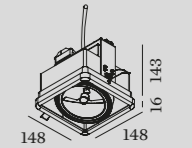

## 1.0 LED111

LED 10W | 220-240VAC | 50-60Hz  
AC-COB 3-step | phase-cut dim  
aluminium | steel powder coated

1.02kg IP20 0.3-1 P A 38°

140x140 25°/25° 360° 150 2-25