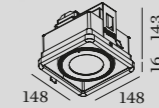

## 1.0 LED111

LED 10W | 220-240VAC | 50-60Hz  
AC-COB 3-step | phase-cut dim  
aluminium | steel powder coated

1.02kg IP20 0.3-1 P A 38°

140x140 25°/25° 360° 150 2-25