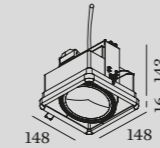

## 1.0 LED111

LED 10W | 220-240VAC | 50-60Hz  
AC-COB 3-step | phase-cut dim  
aluminium | steel powder coated

1.02kg IP20 0.3-1 P A 38°

140x140 25°/25° 360° 150 2-25