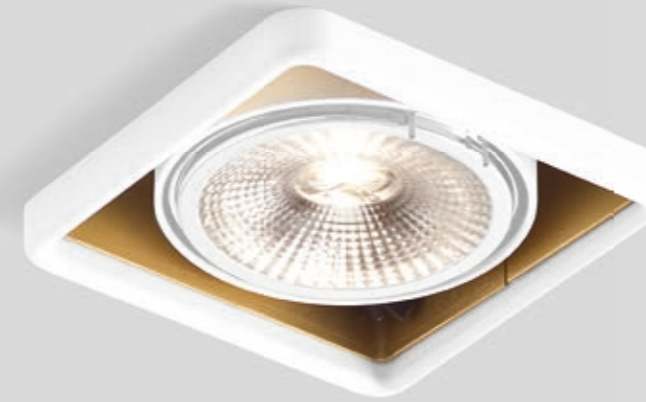

# OBOQ SQUARE

CEILING RECESSED

## 1.0 LED111

LED 10W | 220-240VAC | 50-60Hz  
AC-COB 3-step | phase-cut dim  
aluminium | steel powder coated

1.02kg IP20 0.3-1 P A 38°

140x140 25°/25° 360° 150 2-25

## 1.0 LED111 HO

LED 15W | 220-240VAC | 50-60Hz  
AC-COB 3-step | phase-cut dim  
aluminium | steel powder coated

1.02kg IP20 0.3-1 P A 30°

140x140 25°/25° 360° 150 2-25