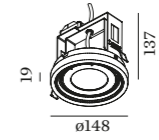

OBOQ ROUND

CEILING RECESSED

1.0 LED111

LED 10W | 220-240VAC | 50-60Hz
AC-COB 3-step | phase-cut dim
aluminium | steel powder coated

0.98kg IP20 30°
140 25°/25° 360° 150 2-25

CODE		
	120168J	
	120168E	
	120168K	