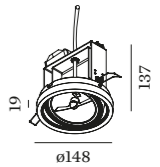

OBOQ ROUND

CEILING RECESSED

1.0 LED111

LED 10W | 220-240VAC | 50-60Hz
AC-COB 3-step | phase-cut dim
aluminium | steel powder coated

0.98kg IP20 30°
140 25°/25° 360° 150 2-25

CODE		
	120168J	
	120168E	
	120168K	