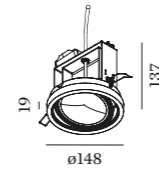

OBOQ ROUND

CEILING RECESSED

1.0 LED111

LED 10W | 220-240VAC | 50-60Hz
AC-COB 3-step | phase-cut dim
aluminium | steel powder coated

0.98kg IP20 30°
140 25°/25° 360° 150 2-25

CODE		
	120168J	
	120168E	
	120168K	