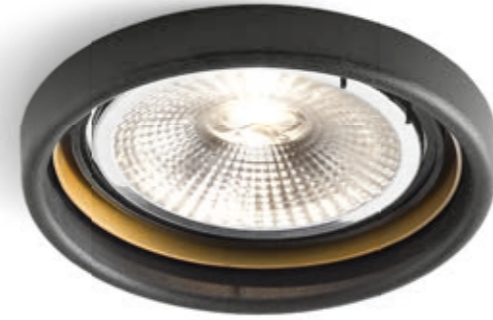

OBOQ ROUND

CEILING RECESSED

1.0 LED111

LED 10W | 220-240VAC | 50-60Hz
AC-COB 3-step | phase-cut dim
aluminium | steel powder coated

0.98kg IP20 30°
140 25°/25° 360° 150 2-25

CODE		
	120168J	
	120168E	
	120168K	

Light Colour Selection

	LUMEN CRI	CODE
2700K	710 >80	2
3000K	730 >80	4

1.0 LED111 HO

LED 15W | 220-240VAC | 50-60Hz
AC-COB 3-step | phase-cut dim
aluminium | steel powder coated

0.98kg IP20 30°
140 25°/25° 360° 150 2-25

CODE		
	120178J	
	120178E	
	120178K	

Light Colour Selection

	LUMEN CRI	CODE
2700K	1050 >80	2
3000K	1200 >80	4

1.0 QR111

QR111 max.75W | G53
12V | excl. power supply
aluminium | steel powder coated

0.70kg IP20 30°
140 25°/25° 360° 150 2-25