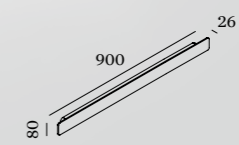

MILES
WALL SURFACE

9.0

LED 30W | 220-240VAC | 50-60Hz
COB 3-step | incl. PS | phase-cut dim
aluminium powder coated
brushed

2.13kg | IP20 | >80 CRI | >1600lm

3000K | >80 CRI | 1600lm

	CODE
	317274W4
	317274L4
	317274B4

12.0

LED 38W | 220-240VAC | 50-60Hz
COB 3-step | incl. PS | phase-cut dim
aluminium powder coated
brushed

2.62kg | IP20 | >80 CRI | >2200lm

3000K | >80 CRI | 2200lm

	CODE
	317374W4
	317374L4
	317374B4