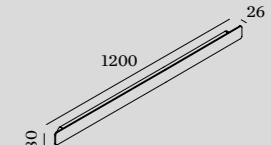

MILES
WALL SURFACE

9.0

LED 30W | 220-240VAC | 50-60Hz
COB 3-step | incl. PS | phase-cut dim
aluminium powder coated
brushed

2.13kg | IP20 | >80 CRI | >1600lm

3000K | >80 CRI | 1600lm

	CODE
	317274W4
	317274L4
	317274B4

12.0

LED 38W | 220-240VAC | 50-60Hz
COB 3-step | incl. PS | phase-cut dim
aluminium powder coated
brushed

2.62kg | IP20 | >80 CRI | >2200lm

3000K | >80 CRI | 2200lm

	CODE
	317374W4
	317374L4
	317374B4