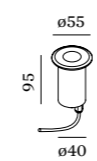

MAP
EXTERIOR
FLOOR RECESSED

0.6

LED 5W | 220-240VAC | 50-60Hz
COB 3-step | incl. power supply
stainless steel | glass
aluminium powder coated

0.38kg IP67 0.3-1 38°
41 100

3000K | >80 CRI | 150lm

CODE
75116314

OPTIONAL

recessed housing 90012201

0.9

LED 8W | 220-240VAC | 50-60Hz
COB 3-step | incl. PS | phase-cut dim
stainless steel | glass
aluminium powder coated

0.70kg IP67 0.3-1 38°
78 135

3000K | >80 CRI | 480lm