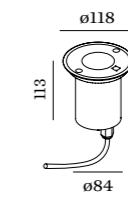

MAP
EXTERIOR
FLOOR RECESSED

0.6

LED 5W | 220-240VAC | 50-60Hz
COB 3-step | incl. power supply
stainless steel | glass
aluminium powder coated

0.38kg IP67 0.3-1 38°
41 100

3000K | >80 CRI | 150lm

CODE
75116314

OPTIONAL

recessed housing 90012201

0.9

LED 8W | 220-240VAC | 50-60Hz
COB 3-step | incl. PS | phase-cut dim
stainless steel | glass
aluminium powder coated

0.70kg IP67 0.3-1 38°
78 135

3000K | >80 CRI | 480lm

CODE
75126414

OPTIONAL

recessed housing 90012202

1.2

LED 12W | 220-240VAC | 50-60Hz
COB 3-step | incl. PS | phase-cut dim
stainless steel | glass
aluminium powder coated

1.01kg IP67 0.3-1 38°
110 120

3000K | >80 CRI | 750lm