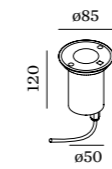

MAP
EXTERIOR
FLOOR RECESSED

0.6

LED 5W | 220-240VAC | 50-60Hz
COB 3-step | incl. power supply
stainless steel | glass
aluminium powder coated

0.38kg IP67 0.3-1 38°
41 100

3000K | >80 CRI | 150lm

CODE
75116314

OPTIONAL

recessed housing 90012201

0.9

LED 8W | 220-240VAC | 50-60Hz
COB 3-step | incl. PS | phase-cut dim
stainless steel | glass
aluminium powder coated

0.70kg IP67 0.3-1 38°
78 135

3000K | >80 CRI | 480lm

CODE
75136414

OPTIONAL

recessed housing 90012203

1.6

LED 15W | 220-240VAC | 50-60Hz
COB 3-step | incl. PS | phase-cut dim
stainless steel | glass
aluminium powder coated

1.01kg IP67 0.3-1 38°
150 185

3000K | >80 CRI | 950lm