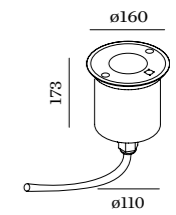

MAP
EXTERIOR
FLOOR RECESSED

0.6

LED 5W | 220-240VAC | 50-60Hz
COB 3-step | incl. power supply
stainless steel | glass
aluminium powder coated

0.38kg IP67 0.3-1 38°
41 100

3000K | >80 CRI | 150lm

CODE
75116314

OPTIONAL

recessed housing 90012201

0.9

LED 8W | 220-240VAC | 50-60Hz
COB 3-step | incl. PS | phase-cut dim
stainless steel | glass
aluminium powder coated

0.70kg IP67 0.3-1 38°
78 135

3000K | >80 CRI | 480lm

CODE
75126414

OPTIONAL

recessed housing 90012202

1.2

LED 12W | 220-240VAC | 50-60Hz
COB 3-step | incl. PS | phase-cut dim
stainless steel | glass
aluminium powder coated

1.01kg IP67 0.3-1 38°
110 120

3000K | >80 CRI | 750lm

CODE
75136414

OPTIONAL

recessed housing 90012203

1.6

LED 15W | 220-240VAC | 50-60Hz
COB 3-step | incl. PS | phase-cut dim
stainless steel | glass
aluminium powder coated

1.01kg IP67 0.3-1 38°
150 185

3000K | >80 CRI | 950lm