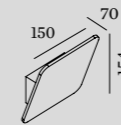

INCH
WALL SURFACE

1.5

LED 8W | 220-240VAC | 50-60Hz
COB 3-step | incl. PS | phase-cut dim
aluminium powder coated
brushed

0.49kg IP20 \pm 0.3°

3000K | >80 CRI | 480lm

	CODE
	312164W4
	312164L4
	312164B4

2.6

LED 8W | 220-240VAC | 50-60Hz
COB 3-step | incl. PS | phase-cut dim
aluminium powder coated
brushed

0.40kg IP20 \pm 0.3°

3000K | >80 CRI | 480lm

	CODE
	312264W4
	312264L4
	312264B4

5.4

LED 8W | 220-240VAC | 50-60Hz
COB 3-step | incl. PS | phase-cut dim
aluminium powder coated
brushed