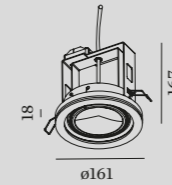

COCOZ ROUND

CEILING RECESSED

1.0 LED111

LED 10W | 220-240VAC | 50-60Hz
AC-COB 3-step | phase-cut dim
aluminium | steel powder coated

1.06kg IP20 0.3-1.0 38°

152 25°/25° 360° 170 2-25

CODE	
	119168J_
	119168U_