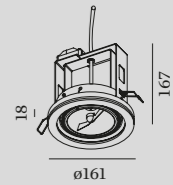

1.0 QR111

QR111 max.75W | G53
12V | excl. power supply
aluminium | steel powder coated

0.78kg IP20 0.9-1.0

152 25°/25° 360° 170 2-25

CODE	
	119130J0
	119130U0

ALWAYS USE

power supply

	CODE
12V | 10W dim	90221401
12V | 25W dim	90221701
12V | 70W dim	90221904

more specs on page 540