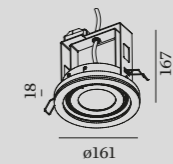

1.0 LED111 HO

LED 15W | 220-240VAC | 50-60Hz
AC-COB 3-step | phase-cut dim
aluminium | steel powder coated

1.06kg IP20 0.3-1.0 30°

152 25°/25° 360° 170 2-25

CODE	
	119178J_
	119178U_

Light Colour Selection

	LUMEN | CRI	CODE
2700K	1050 | >80	2
3000K	1200 | >80	4