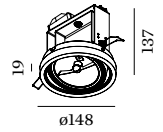

## 1.0 LED111

LED 13W | 220-240VAC | 50-60Hz  
AC-COB 3-step | phase-cut dim  
aluminium | steel powder coated

0.98kg IP20 3-0.3-D P A 38°

140 25°/25° 365° 150 2-25

CODE	
	120168J_
	120168E_
	120168K_