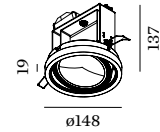

## 1.0 LED111

LED 13W | 220-240VAC | 50-60Hz  
AC-COB 3-step | phase-cut dim  
aluminium | steel powder coated

0.98kg IP20 3-0.3-D P A 38°

140 25°/25° 365° 150 2-25

CODE	
	120168J_
	120168E_
	120168K_