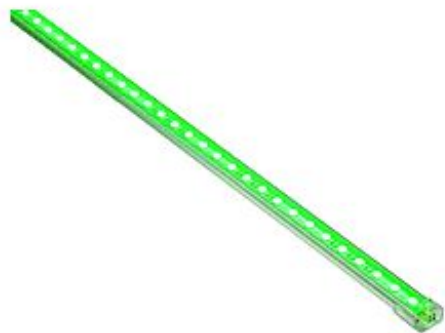

DELFC 1000 RGB PRO light bar

24V, 60 LED

Article number	631463
Catalogue	BIG WHITE 2015, Page 685
LED per meter	60 Meter
LED distance	1.1 Meter
Type of lamp	LED lamp
Lamp	3in1 RGB SMD LED
Number of light sources	60
Lamp included	Yes
Length	100 cm
Width	2 cm
Height	1.5 cm
Net weight	0.207 kg
Gross weight	0.268 kg
Voltage	24 Volt
Max. wattage	14.6 Watt
Protection class	III
Beam angle	120 Degree
Material	aluminium / plastic
Colour	aluminium
Way of mounting	surface wall mounting / surface ceiling mounting
Remark 1	Connectable via contact plugs
Remark 2	For operation a suitable 24V direct current power supply is needed
Remark 3	Energy labels in your language are available in the Service Area sub point Download
Average lifespan	20000 Hours
Suitable for lamps from EEC	A
Suitable for lamps up to EEC	A++

A rigid 24V DC LED RGB profile made from anodized aluminium and plastic. We included a connection lead, a flexible connector and mounting clips. Through the build-in plug-contacts these profiles can be connected directly to each other. The power-input to these profiles, available in several lengths, is made via a separately available 24V direct current power supply. To control the RGB-effects a controller is required and available on accessory. This luminaire contains built-in LED lamps. EEK: A - A++. The lamps cannot be changed in the luminaire.