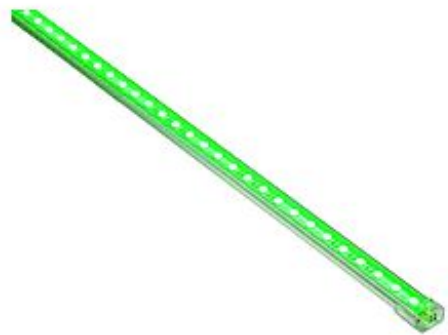

DELFC 500 RGB PRO light bar

24V, 30 LED

Article number	631453
Catalogue	BIG WHITE 2015, Page 685
LED per meter	30 Meter
LED distance	1.1 Meter
Type of lamp	LED lamp
Lamp	3in1 RGB SMD LED
Number of light sources	30
Lamp included	Yes
Length	50 cm
Width	2 cm
Height	1.5 cm
Net weight	0.112 kg
Gross weight	0.149 kg
Voltage	24 Volt
Max. wattage	7.5 Watt
Protection class	III
Beam angle	120 Degree
Material	aluminium / plastic
Colour	aluminium
Way of mounting	surface wall mounting / surface ceiling mounting
Remark 1	Connectable via contact plugs
Remark 2	For operation a suitable 24V direct current power supply is needed
Remark 3	Energy labels in your language are available in the Service Area sub point Download
Average lifespan	20000 Hours
Suitable for lamps from EEC	A
Suitable for lamps up to EEC	A++
Light distribution type 3	axisymmetric

A rigid 24V DC LED RGB profile made from anodized aluminium and plastic. We included a connection lead, a flexible connector and mounting clips. Through the build-in plug-contacts these profiles can be connected directly to each other. The power-input to these profiles, available in several lengths, is made via a separately available 24V direct current power supply. To control the RGB-effects a controller is required and available on accessory. This luminaire contains built-in LED lamps. EEK: A - A++. The lamps cannot be changed in the luminaire.