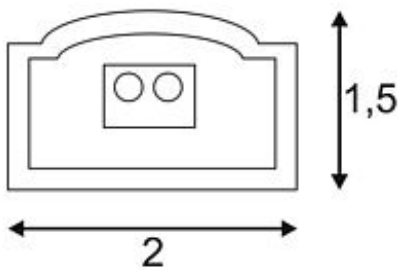

DELFC 500 PRO light bar

24V, 30 LED, white

Article number	631451
Catalogue	BIG WHITE 2015, Page 684
LED per meter	30 Meter
LED distance	1.1 Meter
Type of lamp	LED lamp
Lamp	SMD LED
Number of light sources	30
Lamp included	Yes
Length	50 cm
Width	2 cm
Height	1.5 cm
Net weight	0.112 kg
Gross weight	0.043 kg
Voltage	24 Volt
Max. wattage	4.9 Watt
Protection class	III
Beam angle	120 Degree
Material	aluminium / plastic
Colour	aluminium
Way of mounting	surface wall mounting / surface ceiling mounting
Remark 1	Connectable via contact plugs
Remark 2	For operation a suitable 24V direct current power supply is needed
Remark 3	Energy labels in your language are available in the Service Area sub point Download
Average lifespan	20000 Hours
Colour temperature	5700 Kelvin
Colour rendering index	80
Luminous flux	450 lm
Suitable for lamps from EEC	A
Suitable for lamps up to EEC	A++

Light distribution
type 3

axisymmetric

A rigid 24V DC LED RGB profile made from anodized aluminium and plastic. We included a connection lead, a flexible connector and mounting clips. Through the build-in plug-contacts these profiles can be connected directly to each other. The power-input to these profiles, available in several lengths, is made via a separately available 24V direct current power supply. This luminaire contains built-in LED lamps. EEK: A - A++. The lamps cannot be changed in the luminaire.