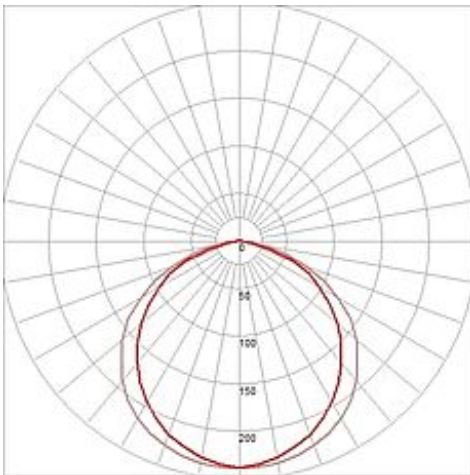

DELFC 500 PRO light bar

24V, 30 LED, white

Article number	631451
Catalogue	BIG WHITE 2015, Page 684
LED per meter	30 Meter
LED distance	1.1 Meter
Type of lamp	LED lamp
Lamp	SMD LED
Number of light sources	30
Lamp included	Yes
Length	50 cm
Width	2 cm
Height	1.5 cm
Net weight	0.112 kg
Gross weight	0.043 kg
Voltage	24 Volt
Max. wattage	4.9 Watt
Protection class	III
Beam angle	120 Degree
Material	aluminium / plastic
Colour	aluminium
Way of mounting	surface wall mounting / surface ceiling mounting
Remark 1	Connectable via contact plugs
Remark 2	For operation a suitable 24V direct current power supply is needed
Remark 3	Energy labels in your language are available in the Service Area sub point Download
Average lifespan	20000 Hours
Colour temperature	5700 Kelvin
Colour rendering index	80
Luminous flux	450 lm
Suitable for lamps from EEC	A
Suitable for lamps up to EEC	A++

Light distribution
type 3

axisymmetric

A rigid 24V DC LED RGB profile made from anodized aluminium and plastic. We included a connection lead, a flexible connector and mounting clips. Through the build-in plug-contacts these profiles can be connected directly to each other. The power-input to these profiles, available in several lengths, is made via a separately available 24V direct current power supply. This luminaire contains built-in LED lamps. EEK: A - A++. The lamps cannot be changed in the luminaire.