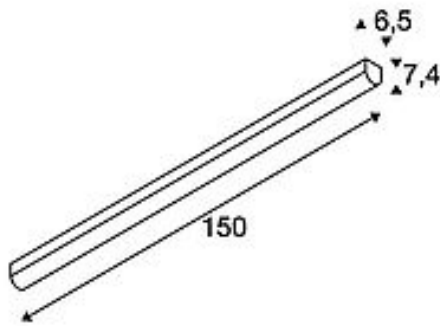

The BENA LED 150 wall and ceiling light is a professional luminaire for surface mounting. There is a 38 Watt LED within the white frame which provides the necessary illumination strength. The luminaire is ideal for modern furnishings due to its functional light, and is optionally available in cold and warm white. Thanks to the built-in LED driver, the BENA LED 150 wall and ceiling light is ready for direct connection to the 230V mains power supply.

Notes