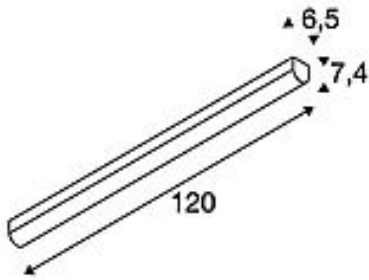

## BENA

ceiling light, LED, 3000K, white, L/W/H 120/6.5/7.4 cm

Article number	631337
Feed-in capability	No
Lamp included	No
Length	120 cm
Width	6.5 cm
Height	7.4 cm
Net weight	1.898 kg
Gross weight	2.154 kg
Voltage	220-240V ~50/60Hz sec. 700mA
Protection class	I
Beam angle	120 Degree
Average lifespan	50000 Hours
Colour temperature	3000 Kelvin
Colour rendering index	80
Luminous flux	3200 lm
Energy efficiency class	A++
Way of mounting	Surface mounted / Ceiling mounted / Wall mounted
Colour	white
Form	square
Light distribution type 1	direct
Light distribution type 2	symmetric
Material	Steel/PMMA

The BENA LED 120 wall and ceiling light is a professional luminaire for surface mounting. There is a 28 Watt LED within the white frame which provides the necessary illumination strength. The luminaire is ideal for modern furnishings due to its functional light, and is optionally available in cold and warm white. Thanks to the built-in LED driver, the BENA LED 120 wall and ceiling light is ready for direct connection to the 230V mains power supply.