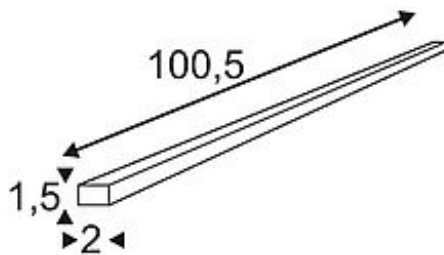

LED-STRIPS OUTDOOR 100 PRO

24V, 96 SMD LED, blue

Article number	552307
LED per meter	96 Meter
LED distance	0.8 Meter
Type of lamp	LED lamp
Lamp	SMD LED
Number of light sources	96
Lamp included	Yes
Length	100.5 cm
Width	2 cm
Height	1.5 cm
Net weight	0.5 kg
Gross weight	0.472 kg
Voltage	24 Volt
Max. wattage	8.5 Watt
Protection class	III
Beam angle	120 Degree
Material	aluminium / plastic
Colour	aluminium
Way of mounting	surface wall mounting / surface floor mounting / surface ceiling mounting
Remark 1	Two 10 cm connection leads with plug and coupler included
Remark 2	By an output of >50W a new feed-in must be made
Average lifespan	20000 Hours
Light distribution type 3	axisymmetric

Rigid LED profile consisting of an aluminium profile with embedded SMD LED casted in artificial resin. For simplified operation, the profiles are equipped with 10cm leads at the ends. Thus, separately available feed and connecting cables can be plugged in. Rated IP55 the profile is suitable for outdoor use. Available in different light colour versions, the electrical connection of the fitting is made directly to 24V direct current. We offer suitable units.