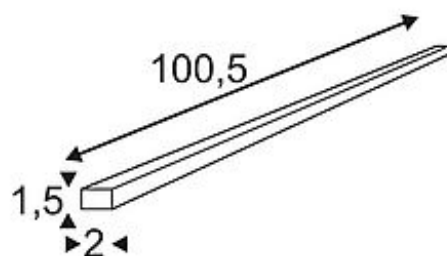

LED-STRIPS OUTDOOR 100 PRO

24V, 96 SMD LED, warmwhite

Article number	552302
Catalogue	BIG WHITE 2015, Page 710
LED per meter	96 Meter
LED distance	0.8 Meter
Type of lamp	LED lamp
Lamp	SMD LED
Number of light sources	96
Lamp included	Yes
Length	100.5 cm
Width	2 cm
Height	1.5 cm
Net weight	0.339 kg
Gross weight	0.037 kg
Voltage	24 Volt
Max. wattage	8.5 Watt
Protection class	III
Beam angle	120 Degree
Material	aluminium / plastic
Colour	aluminium
Way of mounting	surface wall mounting / surface floor mounting / surface ceiling mounting
Remark 1	Two 10 cm connection leads with plug and coupler included
Remark 2	By an output of >50W a new feed-in must be made
Average lifespan	20000 Hours
Colour temperature	3500 Kelvin
Colour rendering index	80
Luminous flux	510 lm
Suitable for lamps from EEC	A
Suitable for lamps up to EEC	A++

Light distribution axisymmetric
type 3

Rigid LED profile consisting of an aluminium profile with embedded SMD LED casted in artificial resin. For simplified operation, the profiles are equipped with 10cm leads at the ends. Thus, separately available feed and connecting cables can be plugged in. Rated IP55 the profile is suitable for outdoor use. Available in different light colour versions, the electrical connection of the fitting is made directly to 24V direct current. We offer suitable units. The product is rated EEC A.