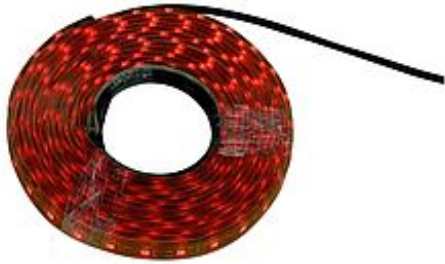

## IP FLEXLED ROLL RGB 24V

30W, 3m, 48 LED/m, IP55

Article number	552243
LED per meter	48 Meter
LED distance	2.1 Meter
Type of lamp	LED lamp
Lamp	3in1 RGB SMD LED
Number of light sources	144
Lamp included	Yes
Length	300 cm
Width	1.8 cm
Height	0.4 cm
Net weight	0.295 kg
Gross weight	0.346 kg
Voltage	24 Volt
Max. wattage	30 Watt
Protection class	III
Beam angle	120 Degree
Material	plastic
Way of mounting	surface wall mounting / surface floor mounting / surface ceiling mounting
Remark 1	Strip embedded in plastic cover. Not extenable
Remark 2	Seperable every 12,5 cm. From a length of 500 cm a new feed-in must be made
Remark 3	Rear side equipped with adhesive tape
Average lifespan	20000 Hours

Plastic coated flexible 24V DC LED RGB strip for outdoor usage. For simplified mounting the backside is covered with adhesive tape. The power input is given by a 24V PSU via a 50 cm connection lead. The strip is rated IP55 and thus also suitable for outdoor use. To control the various RGB effects a separately available controller is required.