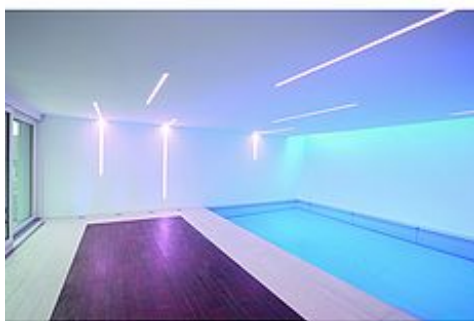

FLEXLED ROLL 24V

15W, warmwhite, 3m, 60 LED/m

Article number	552112
Catalogue	BIG WHITE 2015, Page 699
LED per meter	60 Meter
LED distance	1.7 Meter
Type of lamp	LED lamp
Lamp	SMD LED
Number of light sources	180
Lamp included	Yes
Length	300 cm
Width	1 cm
Height	0.3 cm
Net weight	0.032 kg
Gross weight	0.138 kg
Voltage	24 Volt
Max. wattage	14 Watt
Protection class	III
Beam angle	120 Degree
Material	plastic
Way of mounting	surface wall mounting / surface floor mounting / surface ceiling mounting
Remark 1	Rear side equipped with adhesive tape
Remark 2	Seperable every 10 cm
Remark 3	From a length of 500 cm a new feed-in must be made
remark5	From a length of 500 cm a new feed-in must be made
Average lifespan	20000 Hours
Colour temperature	3000 Kelvin
Luminous flux	370 lm
Energy class lamp	A
Weighted energy consumption	16 kWh/1000h

Flexible 24V DC LED strip for outdoor usage. For simplified mounting the backside is covered with adhesive tape. The power input is given by a 24V direct current power supply unit. We further offer accessory like feed cables, direct connectors and 90° soldering edges. The product is rated EEC A+. The weighted energy consumption is 16kWh/1000h.