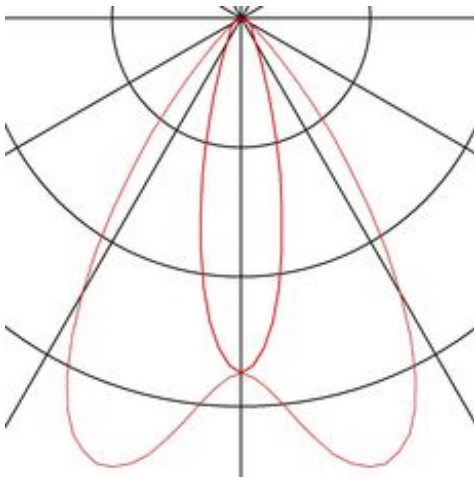

P-LIGHT

ceiling light, double-headed, LED, 6000K, oval, white, 6,5W

Article number	240005
Max. wattage	2 Watt
Light distribution type 1	Direct
Product family	P-Light
Feed-in capability	No
Lamp included	No
Length	18.5 cm
Width	10.4 cm
Height	5.5 cm
Net weight	0.491 kg
Gross weight	0.571 kg
Voltage	220-240 ~50/60 Volts
Protection class	II
Beam angle	30 Degree
Material	ABS/plastic PC
Colour	white
Way of mounting	Ceiling mounted / wall mounted
Average lifespan	25000 Hours
Colour temperature	6000 Kelvin
Colour rendering index	75
Luminous flux	220 lm
Energy efficiency class	A++
fastCalcEnabled	No
ranking	100
Catalogue page	BIG WHITE 2017: 725

P-LIGHT suitable for use as emergency lighting for surface-mounted wall and ceiling lights. Can also be used as emergency indication luminaire with the optionally available pictograms. The safety lights are fitted with two built-in Ni-MH batteries with an automatic self-test and detection range of 30m. The emergency operating time of the luminaires is three hours. The luminaires can be operated permanently switched on / stand-by operation. The electrical connection is directly to the 230V supply. Other variants of the P-LIGHT series are available.