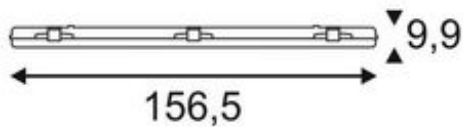

GERMA 157

outdoor wall and ceiling light, double-headed, T26, silver-grey, for 2xT8 1500mm lamp, max. 116W

Article number	234112
Light distribution type 1	Direct
Light distribution type 3	Axis-symmetric
Feed-in capability	No
LBS code	T26
Lamp	T26
Lampholder / Socket	G13
Number of light sources	2
Lamp included	No
Length	156.5 cm
Width	13.7 cm
Height	9.9 cm
Net weight	4.563 kg
Gross weight	4.822 kg
Voltage	230 ~50 Volts
Max. wattage	58 Watt
Protection class	I
IP-rating	IP 65
Material	Plastic PC/acrylic
Colour	grey
Way of mounting	Surface ceiling mounting
Energy efficiency class	A++
fastCalcEnabled	No
ranking	300
Catalogue page	BIG WHITE 2017: 668

The functional GERMA 157 wall and ceiling light is outfitted with a diffuser, which is secured with stainless steel clips, and provides a pleasant distribution of light. Designed for use with long-lasting, energy saving, T8 fluorescent tubes, the luminaire is available in single or double row variations; thanks to its built-in ballasts, the luminaire comes ready for direct connection to 230V mains supply.