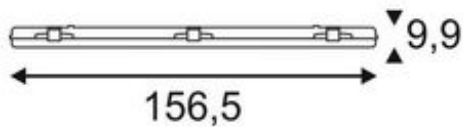

GERMA 157

outdoor wall and ceiling light, single-headed, T26, silver-grey, for 1xT8 1500mm lamp, max. 58W

Article number	234111
Light distribution type 1	Direct
Light distribution type 3	Axis-symmetric
Feed-in capability	No
LBS code	T26
Lamp	T26
Lampholder / Socket	G13
Number of light sources	1
Lamp included	No
Length	156.5 cm
Width	9.2 cm
Height	9.9 cm
Net weight	2.915 kg
Gross weight	3.128 kg
Voltage	230 ~50 Volts
Max. wattage	58 Watt
Protection class	I
IP-rating	IP 65
Material	Plastic PC/acrylic
Colour	grey
Way of mounting	Surface ceiling mounting
Energy efficiency class	A++
fastCalcEnabled	No
ranking	300
Catalogue page	BIG WHITE 2017: 668

The functional GERMA 157 wall and ceiling light is outfitted with a diffuser, which is secured with stainless steel clips, and provides a pleasant distribution of light. Designed for use with long-lasting, energy saving, T8 fluorescent tubes, the luminaire is available in single or double row variations; thanks to its built-in ballasts, the luminaire comes ready for direct connection to 230V mains supply.