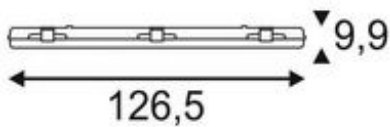

GERMA 127

outdoor wall and ceiling light, double-headed, T26, silver-grey, for 2xT8 1200mm lamp, max. 72W

Article number	234102
Light distribution type 1	Direct
Light distribution type 3	Axis-symmetric
Feed-in capability	No
LBS code	T26
Lamp	T26
Lampholder / Socket	G13
Number of light sources	2
Lamp included	No
Length	126.5 cm
Width	13.7 cm
Height	9.9 cm
Net weight	3.425 kg
Gross weight	3.636 kg
Voltage	230 ~50 Volts
Max. wattage	36 Watt
Protection class	I
IP-rating	IP 65
Material	Plastic PC/acrylic
Colour	grey
Way of mounting	Surface ceiling mounting
Energy efficiency class	A++
fastCalcEnabled	No
ranking	1
Catalogue page	BIG WHITE 2017: 668

The functional GERMA 127 wall and ceiling light is outfitted with a diffuser, which is secured with stainless steel clips, and provides a pleasant distribution of light. Designed for use with long-lasting, energy saving, T8 fluorescent tubes, the luminaire is available in single or double row variations; thanks to its built-in ballasts, the luminaire comes ready for direct connection to 230V mains supply.