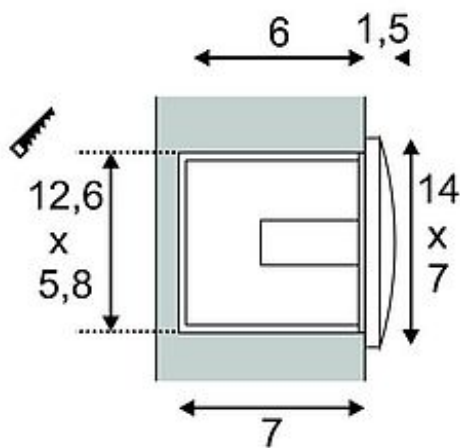

Downunder Curve

long, silvergrey

Article number	233624
Type of lamp	LED lamp
Lamp	LED
Number of light sources	15
Lamp included	Yes
Installation width	12.6 cm
Installation depth	7 cm
Width	14 cm
Height	7 cm
Depth	5 cm
Net weight	0.28 kg
Voltage	230 Volt
Max. wattage	3.3 Watt
Protection class	I
Material	aluminium / plastic
Colour	silvergrey
Way of mounting	recessed wall mounting
Remark 1	Mounting with mounting box only (incl.)
Remark 4	Energy labels in your language are available in the Service Area sub point Download
Average lifespan	20000 Hours
Colour temperature	3000 Kelvin
Colour rendering index	80
Luminous flux	110 lm
Suitable for lamps from EEC	A
Suitable for lamps up to EEC	A++
Light distribution type 1	direct
Light distribution type 2	indirect
Light distribution type 3	axisymmetric

Made from aluminum and equipped with powerful SMD LED recessed wall luminaire with indirect, glare-free light output. Rated IP55 it is suitable for outdoor use. Available in different housing colours, the electrical connection is made directly to 230V mains supply. For simplified mounting, a suitable installation housing is included. This luminaire contains built-in LED lamps. EEK: A - A++. The lamps cannot be changed in the luminaire.