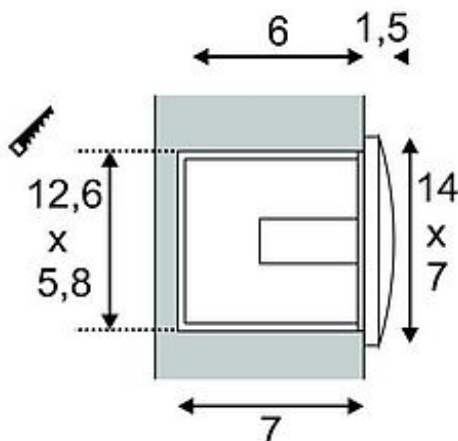

DOWNUNDER OUT LED M recessed luminaire

white

Article number	233621
Type of lamp	LED lamp
Lamp	LED
Number of light sources	15
Lamp included	Yes
Installation width	12.6 cm
Installation depth	7 cm
Width	14 cm
Height	7 cm
Depth	5 cm
Net weight	0.28 kg
Voltage	230 Volt
Max. wattage	3.3 Watt
Protection class	I
Material	aluminium / plastic
Colour	white
Way of mounting	recessed wall mounting
Remark 1	Mounting with mounting box only (incl.)
Remark 4	Energy labels in your language are available in the Service Area sub point Download
Average lifespan	20000 Hours
Colour temperature	3000 Kelvin
Colour rendering index	80
Luminous flux	155 lm
Suitable for lamps from EEC	A
Suitable for lamps up to EEC	A++
Light distribution type 1	direct
Light distribution type 2	indirect
Light distribution type 3	axisymmetric

Made from aluminum and equipped with powerful SMD LED recessed wall luminaire with indirect, glare-free light output. Rated IP55 it is suitable for outdoor use. Available in different housing colours, the electrical connection is made directly to 230V mains supply. For simplified mounting, a suitable installation housing is included. This luminaire contains built-in LED lamps. EEK: A - A++. The lamps cannot be changed in the luminaire.