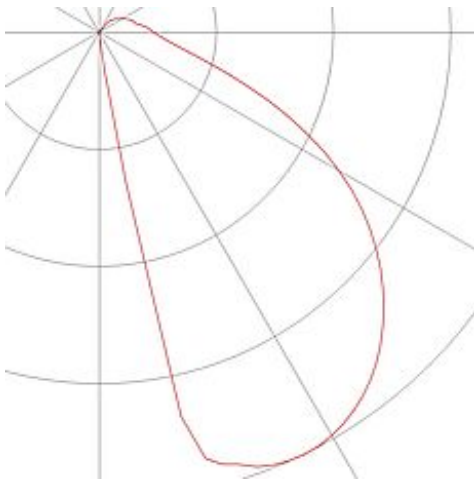

DOWNUNDER OUT LED L recessed luminaire anthracite

Article number	233615
Type of lamp	LED lamp
Lamp	LED
Number of light sources	15
Lamp included	Yes
Installation width	12.8 cm
Installation depth	7 cm
Width	14 cm
Height	14 cm
Depth	5 cm
Net weight	0.49 kg
Voltage	230 Volt
Max. wattage	3.3 Watt
Protection class	I
Material	aluminium / plastic
Colour	anthracite
Way of mounting	recessed wall mounting
Remark 1	Mounting with mounting box only (incl.)
Remark 4	Energy labels in your language are available in the Service Area sub point Download
Average lifespan	20000 Hours
Colour temperature	3000 Kelvin
Colour rendering index	80
Luminous flux	85 lm
Suitable for lamps from EEC	A
Suitable for lamps up to EEC	A++
Light distribution type 1	direct
Light distribution type 2	indirect
Light distribution type 3	axisymmetric