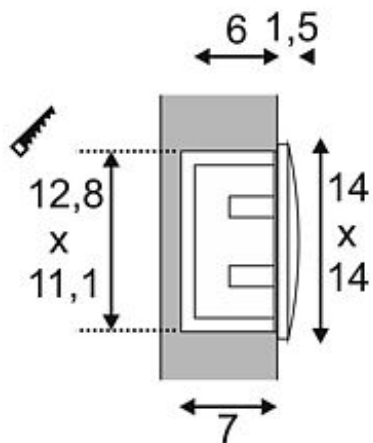

DOWNUNDER OUT LED L recessed luminaire anthracite

Article number	233615
Type of lamp	LED lamp
Lamp	LED
Number of light sources	15
Lamp included	Yes
Installation width	12.8 cm
Installation depth	7 cm
Width	14 cm
Height	14 cm
Depth	5 cm
Net weight	0.49 kg
Voltage	230 Volt
Max. wattage	3.3 Watt
Protection class	I
Material	aluminium / plastic
Colour	anthracite
Way of mounting	recessed wall mounting
Remark 1	Mounting with mounting box only (incl.)
Remark 4	Energy labels in your language are available in the Service Area sub point Download
Average lifespan	20000 Hours
Colour temperature	3000 Kelvin
Colour rendering index	80
Luminous flux	85 lm
Suitable for lamps from EEC	A
Suitable for lamps up to EEC	A++
Light distribution type 1	direct
Light distribution type 2	indirect
Light distribution type 3	axisymmetric

Made from aluminum and equipped with powerful SMD LED recessed wall luminaire with indirect, glare-free light output. Rated IP55 it is suitable for outdoor use. Available in different housing colours, the electrical connection is made directly to 230V mains supply. For simplified mounting, a suitable installation housing is included. This luminaire contains built-in LED lamps. EEK: A - A++. The lamps cannot be changed in the luminaire.