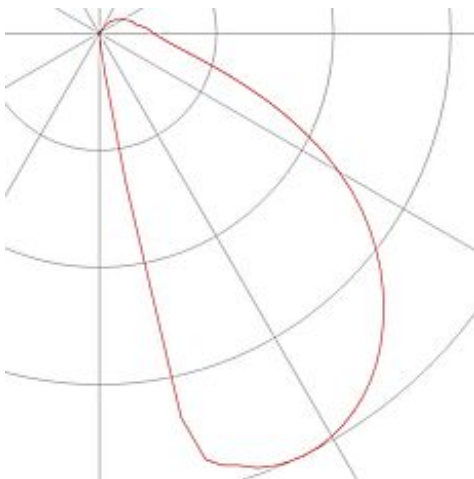

DOWNUNDER OUT LED L recessed luminaire

silvergrey

Article number	233614
Type of lamp	LED lamp
Lamp	LED
Number of light sources	15
Lamp included	Yes
Installation width	12.8 cm
Installation depth	7 cm
Width	14 cm
Height	14 cm
Depth	5 cm
Net weight	0.49 kg
Voltage	230 Volt
Max. wattage	3.3 Watt
Protection class	I
Material	aluminium / plastic
Colour	silvergrey
Way of mounting	recessed wall mounting
Remark 1	Mounting with mounting box only (incl.)
Remark 4	Energy labels in your language are available in the Service Area sub point Download
Average lifespan	20000 Hours
Colour temperature	3000 Kelvin
Colour rendering index	80
Luminous flux	110 lm
Suitable for lamps from EEC	A
Suitable for lamps up to EEC	A++
Light distribution type 1	direct
Light distribution type 2	indirect
Light distribution type 3	axisymmetric