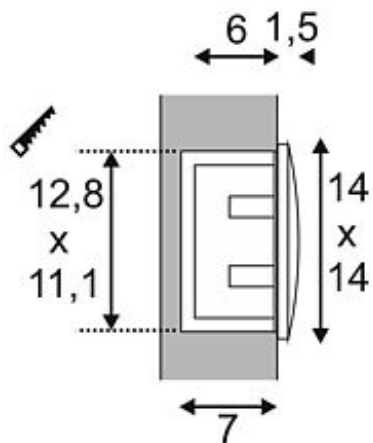

DOWNUNDER OUT LED L recessed luminaire

silvergrey

Article number	233614
Type of lamp	LED lamp
Lamp	LED
Number of light sources	15
Lamp included	Yes
Installation width	12.8 cm
Installation depth	7 cm
Width	14 cm
Height	14 cm
Depth	5 cm
Net weight	0.49 kg
Voltage	230 Volt
Max. wattage	3.3 Watt
Protection class	I
Material	aluminium / plastic
Colour	silvergrey
Way of mounting	recessed wall mounting
Remark 1	Mounting with mounting box only (incl.)
Remark 4	Energy labels in your language are available in the Service Area sub point Download
Average lifespan	20000 Hours
Colour temperature	3000 Kelvin
Colour rendering index	80
Luminous flux	110 lm
Suitable for lamps from EEC	A
Suitable for lamps up to EEC	A++
Light distribution type 1	direct
Light distribution type 2	indirect
Light distribution type 3	axisymmetric

Made from aluminum and equipped with powerful SMD LED recessed wall luminaire with indirect, glare-free light output. Rated IP55 it is suitable for outdoor use. Available in different housing colours, the electrical connection is made directly to 230V mains supply. For simplified mounting, a suitable installation housing is included. This luminaire contains built-in LED lamps. EEK: A - A++. The lamps cannot be changed in the luminaire.