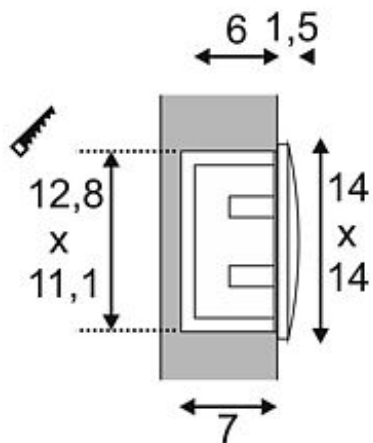

DOWNUNDER OUT LED L recessed luminaire white

Article number	233611
Type of lamp	LED lamp
Lamp	LED
Number of light sources	15
Lamp included	Yes
Installation width	12.8 cm
Installation depth	7 cm
Width	14 cm
Height	14 cm
Depth	5 cm
Net weight	0.49 kg
Voltage	230 Volt
Max. wattage	3.3 Watt
Protection class	I
Material	aluminium / plastic
Colour	white
Way of mounting	recessed wall mounting
Remark 1	Mounting with mounting box only (incl.)
Remark 4	Energy labels in your language are available in the Service Area sub point Download
Average lifespan	20000 Hours
Colour temperature	3000 Kelvin
Colour rendering index	80
Luminous flux	155 lm
Suitable for lamps from EEC	A
Suitable for lamps up to EEC	A++
Light distribution type 1	direct
Light distribution type 2	indirect
Light distribution type 3	axisymmetric

Made from aluminum and equipped with powerful SMD LED recessed wall luminaire with indirect, glare-free light output. Rated IP55 it is suitable for outdoor use. Available in different housing colours, the electrical connection is made directly to 230V mains supply. For simplified mounting, a suitable installation housing is included. This luminaire contains built-in LED lamps. EEK: A - A++. The lamps cannot be changed in the luminaire.