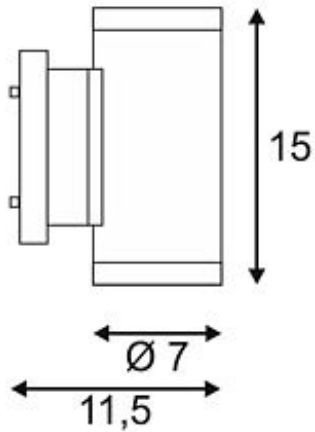

NEW MYRA UP/DOWN wall luminaire

silvergrey, 2x GU10 , max 2x 35W, IP55

Article number	233114
Catalogue	BIG WHITE 2015, Page 583
Type of lamp	Conventional lamp
Lamp	GU10 230V max. 35W
Lampholder / Socket	GU10
Number of light sources	2
Lamp included	No
Width	8 cm
Height	15 cm
Depth	11.5 cm
Diameter	7 cm
Net weight	0.613 kg
Gross weight	0.67 kg
Voltage	230 Volt
Max. wattage	70 Watt
Protection class	I
Material	aluminium
Colour	silvergrey
Way of mounting	surface wall mounting
Remark 1	Canopy (B / H / T): 8 / 15 / 11,5 cm
Remark 2	Maximum bulb measures (Ø / L): 5 / 5,7 cm
Remark 3	Head (Ø / L): 7 / 8 cm
Remark 4	Energy labels in your language are available in the Service Area sub point Download
Suitable for lamps from EEC	E
Suitable for lamps up to EEC	A++
Light distribution type 1	direct-indirect
Light distribution type 3	rotationally symmetric

The wall luminaire of the MYRA series is made from painted aluminum and a glass covering the bulb. Thanks to the position of the two installed lampholders, MYRA produces two equal but oppositely arranged light beams (UP/DOWN). Rated IP55, it is suitable for outdoor use. Available in several colour versions, the electrical connection of the luminaire is made directly to 230V mains supply. The MYRA series further includes floor and display luminaires making it universally applicable. This luminaire is compatible with bulbs of the energy classes: E - A++