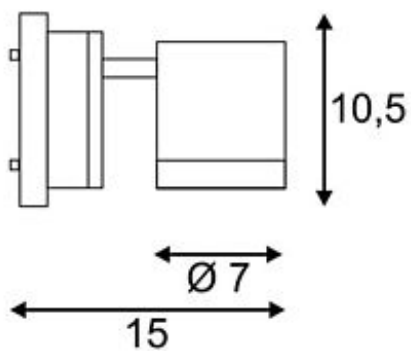

NEW MYRA WALL luminaire

silvergrey, GU10, max. 50W, IP55

Article number	233104
Catalogue	BIG WHITE 2015, Page 583
Type of lamp	Conventional lamp
Lamp	GU10 230V max. 50W
Lampholder / Socket	GU10
Number of light sources	1
Lamp included	No
Tilt range	45 Degree
Rotation range	340 Degree
Width	8 cm
Height	10.5 cm
Depth	15 cm
Diameter	7 cm
Net weight	0.582 kg
Gross weight	0.092 kg
Voltage	230 Volt
Max. wattage	50 Watt
Protection class	I
Material	aluminium
Colour	silvergrey
Way of mounting	surface wall mounting / surface ceiling mounting
Remark 1	Canopy (B / H / T): 8 / 10,5 / 15 cm
Remark 2	Maximum bulb measures (Ø / L): 5 / 5,7 cm
Remark 3	Head (Ø / L): 7 / 8 cm
Remark 4	Energy labels in your language are available in the Service Area sub point Download
Suitable for lamps from EEC	E
Suitable for lamps up to EEC	A++
Light distribution type 1	direct
Light distribution type 3	rotationally symmetric

The wall luminaire of the MYRA series is made from aluminum and a glass that covers the bulb. The lamp head is adjustable. Rated IP55, it is suitable for outdoor use. Available in different colour versions, the electrical connection of the luminaire is made directly to 230V mains supply. The MYRA series further includes floor and display luminaires making it universally applicable. This luminaire is compatible with bulbs of the energy classes: E - A++