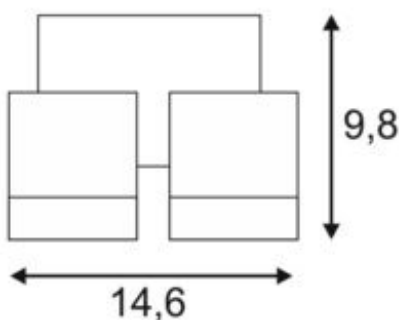

MYRA WALL

outdoor wall and ceiling light, double-headed, QPAR51, IP55, silver-grey, max.100W

Article number	233094
Light distribution type 1	Direct
Product family	New Myra
Feed-in capability	No
LBS code	QPAR51
Lamp	QPAR51
Lampholder / Socket	GU10
Number of light sources	2
Lamp included	No
Tilt range	45 Degree
Rotation range	340 Degree
Width	14.6 cm
Height	9.8 cm
Depth	14.4 cm
Net weight	1.006 kg
Gross weight	1.225 kg
Voltage	230 ~50 Volts
Max. wattage	50 Watt
Protection class	I
IP-rating	IP 55
Material	Aluminium/glass
Colour	Silver-grey
Way of mounting	Surface wall / Surface ceiling mounting
Energy efficiency class	A++
fastCalcEnabled	No
ranking	200
Catalogue page	BIG WHITE 2017: 661

The wall and ceiling light of the MYRA series is made from painted aluminium and glass, which covers the lamp(s). The lamp heads can be rotated and swivelled. With protection class IP55, it is suitable for outdoor use. The electrical connection of the luminaire, which comes in various colours, is directly to the 230V mains supply. The MYRA series includes other floor stands, display fittings and can therefore be used universally.