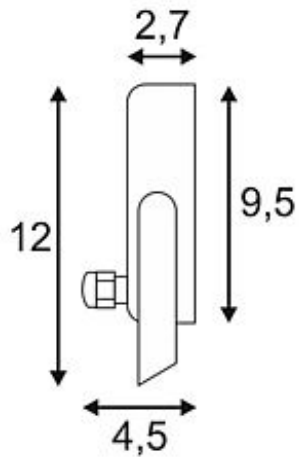

SPOODI spotlight

square, black, LED

Article number	232800
Type of lamp	LED lamp
Lamp	LED
Number of light sources	1
Lamp included	Yes
Width	14.7 cm
Height	2.7 cm
Depth	12 cm
Net weight	0.66 kg
Voltage	230 Volt
Max. wattage	10 Watt
Protection class	I
Material	aluminium
Colour	black
Way of mounting	surface wall mounting / surface floor mounting
Remark 4	Energy labels in your language are available in the Service Area sub point Download
Colour temperature	3000 Kelvin
Colour rendering index	80
Luminous flux	850 lm
Suitable for lamps from EEC	A
Suitable for lamps up to EEC	A++
Type of plug	2 pin schuko plug (IP)
Light distribution type 1	direct
Light distribution type 3	axisymmetric

Powerful LED OUTDOOR spotlight for illuminating numerous types of surfaces. By means of the adjustable mounting bracket as well as IP55 rating, the spot allows outdoor installation on walls and floors. Available in pure or warmwhite light colour version, the electrical connection of the spot is made directly to 230V mains supply via the incorporated driver and pre-installed connection lead with mains plug. This luminaire contains built-in LED lamps. EEK: A - A++. The lamps cannot be changed in the luminaire.