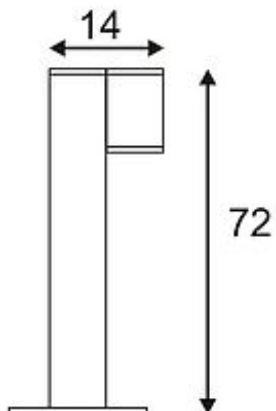

CUBIC PATH LIGHT L-TYPE floor lamp

silvergrey, GU10, max. 35W

Article number	232554
Catalogue	BIG WHITE 2015, Page 532
Type of lamp	Conventional lamp
Lamp	GU10 230V max. 35W
Lampholder / Socket	GU10
Number of light sources	1
Lamp included	No
Tilt range	180 Degree
Length	18 cm
Width	19 cm
Height	72 cm
Net weight	2.537 kg
Gross weight	1.278 kg
Voltage	230 Volt
Max. wattage	35 Watt
Protection class	I
Material	aluminium
Colour	silvergrey
Way of mounting	surface floor mounting
Remark 1	Lamp head (L / W / H): 7 / 7 / 12 cm
Remark 2	Base (L / W): 18 / 18 cm
Remark 3	Suitable for GU10 Energy Savers with a maximum length of 8,5 cm
Remark 4	Energy labels in your language are available in the Service Area sub point Download
Suitable for lamps from EEC	E
Suitable for lamps up to EEC	A++
Light distribution type 1	direct
Light distribution type 3	rotationally symmetric

The CUBIC PATH LIGHT floor luminaire can be used with halogen, energy-saving or LED lamps. Rated IP44, it is suitable for outdoor use. The lamp can be adjusted by 180°. For simplified mounting, a suitable earth spike and concrete anchor set are available on accessory. This luminaire is compatible with bulbs of the energy classes: E - A++