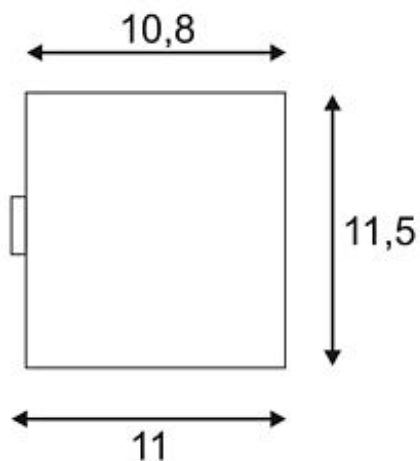

## SITRA CUBE wall lamp

white, GX53, max. 9W

Article number	232531
Catalogue	BIG WHITE 2015, Page 613
Type of lamp	Conventional lamp
Lamp	Microlynx 230V 9W
Lampholder / Socket	GX53
Number of light sources	2
Lamp included	No
Width	10.8 cm
Height	11.5 cm
Depth	11 cm
Net weight	1.221 kg
Gross weight	3.994 kg
Voltage	230 Volt
Max. wattage	18 Watt
Protection class	I
Material	aluminium
Colour	white
Way of mounting	surface wall mounting
Remark 1	Not suitable for the use of 550101 / -2 / -7
Remark 2	Not suitable for the use of 550091 / -2 / -7
Remark 3	Energy labels in your language are available in the Service Area sub point Download
Suitable for lamps from EEC	B
Suitable for lamps up to EEC	A++
Light distribution type 1	direct-indirect
Light distribution type 3	rotationally symmetric

Cubic wall luminaire SITRA CUBE made from painted aluminium. Thanks to the position of the two incorporated sockets, the fitting creates two identical but oppositely arranged light beams (UP/DOWN). Rated IP44, it is suitable for outdoor use. Available in various colours, the electrical connection is made directly to 230V mains supply. This luminaire is compatible with bulbs of the energy classes: B - A++