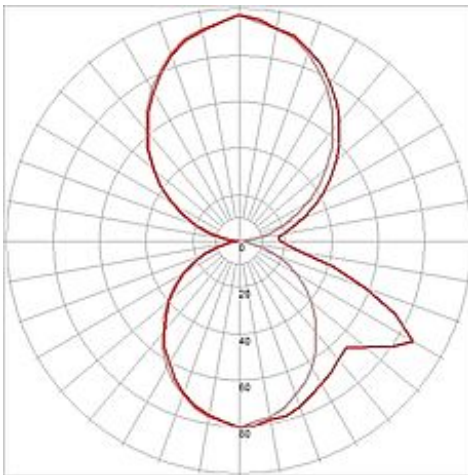

BOX-L E27 wall lamp

square, rusted, E27, max. 18W

Article number	232497
Catalogue	BIG WHITE 2015, Page 615
Type of lamp	Conventional lamp
Lamp	Energy-saving bulb E27 max. 18W
Lampholder / Socket	E27
Number of light sources	1
Lamp included	No
Width	25 cm
Height	11 cm
Depth	11 cm
Net weight	1.158 kg
Gross weight	1.277 kg
Voltage	230 Volt
Max. wattage	18 Watt
Protection class	I
Material	aluminium / acrylic
Colour	rust-brown
Way of mounting	surface wall mounting
Remark 1	Maximum length energy saver 17,5 cm
Remark 2	Energy labels in your language are available in the Service Area sub point Download
Suitable for lamps from EEC	A
Suitable for lamps up to EEC	A+
Light distribution type 1	direct-indirect
Light distribution type 3	axisymmetric

Single-headed wall luminaire BOX-L made from aluminium and glass covering the three light outlets. Rated IP44, it is suitable for outdoor use. Available in various colour versions, the electrical connection is made directly to 230V mains supply. This luminaire is compatible with bulbs of the energy classes: A - A+