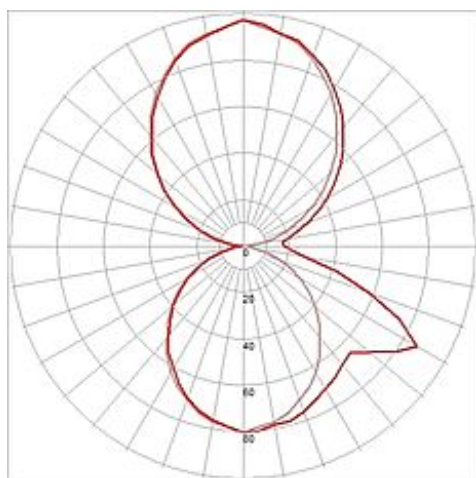

BOX-L E27 wall lamp

square, anthracite, E27, max. 18W

Article number	232495
Catalogue	BIG WHITE 2015, Page 615
Type of lamp	Conventional lamp
Lamp	Energy-saving bulb E27 max. 18W
Lampholder / Socket	E27
Number of light sources	1
Lamp included	No
Width	25 cm
Height	11 cm
Depth	11 cm
Net weight	1.165 kg
Gross weight	1.357 kg
Voltage	230 Volt
Max. wattage	18 Watt
Protection class	I
Material	aluminium / acrylic
Colour	anthracite
Way of mounting	surface wall mounting
Remark 1	Maximum length energy saver 17,5 cm
Remark 2	Energy labels in your language are available in the Service Area sub point Download
Suitable for lamps from EEC	A
Suitable for lamps up to EEC	A+
Light distribution type 1	direct-indirect
Light distribution type 3	axisymmetric

Single-headed wall luminaire BOX-L made from aluminium and glass covering the three light outlets. Rated IP44, it is suitable for outdoor use. Available in various colour versions, the electrical connection is made directly to 230V mains supply. This luminaire is compatible with bulbs of the energy classes: A - A+