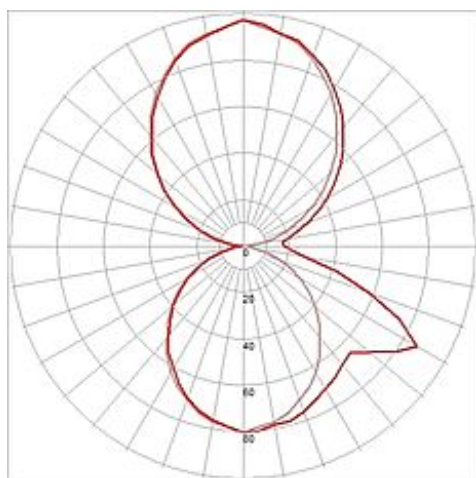

BOX-L E27 wall lamp

square, white, E27, max. 18W

Article number	232491
Catalogue	BIG WHITE 2015, Page 615
Type of lamp	Conventional lamp
Lamp	Energy-saving bulb E27 max. 18W
Lampholder / Socket	E27
Number of light sources	1
Lamp included	No
Width	25 cm
Height	11 cm
Depth	11 cm
Net weight	1.18 kg
Gross weight	1.36 kg
Voltage	230 Volt
Max. wattage	18 Watt
Protection class	I
Material	aluminium / acrylic
Colour	white
Way of mounting	surface wall mounting
Remark 1	Maximum length energy saver 17,5 cm
Remark 2	Energy labels in your language are available in the Service Area sub point Download
Suitable for lamps from EEC	A
Suitable for lamps up to EEC	A+
Light distribution type 1	direct-indirect
Light distribution type 3	axisymmetric

Single-headed wall luminaire BOX-L made from aluminium and glass covering the three light outlets. Rated IP44, it is suitable for outdoor use. Available in various colour versions, the electrical connection is made directly to 230V mains supply. This luminaire is compatible with bulbs of the energy classes: A - A+