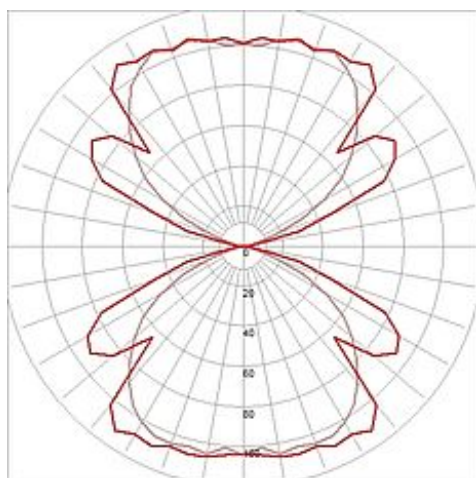

## BOX R7s wall lamp

square, rusted, R7s, max. 80W, up-down

Article number	232487
Catalogue	BIG WHITE 2015, Page 615
Type of lamp	Conventional lamp
Lamp	Quartz halogen bulb R7s 78 mm 80W
Lampholder / Socket	R7s 78mm
Number of light sources	1
Lamp included	No
Width	22 cm
Height	9 cm
Depth	12 cm
Net weight	1.254 kg
Gross weight	1.384 kg
Voltage	230 Volt
Max. wattage	80 Watt
Protection class	I
Material	aluminium / glass
Colour	rust-brown
Way of mounting	surface wall mounting
Remark 1	Energy labels in your language are available in the Service Area sub point Download
Suitable for lamps from EEC	D
Suitable for lamps up to EEC	C
Light distribution type 1	direct-indirect
Light distribution type 3	axisymmetric

Single-headed wall luminaire BOX R7s made from aluminium and glass covering the oppositely arranged light outlets (UP/DOWN). Rated IP44, it is suitable for outdoor use. Available in various colour versions, the electrical connection is made directly to 230V mains supply. This luminaire is compatible with bulbs of the energy classes: D - C