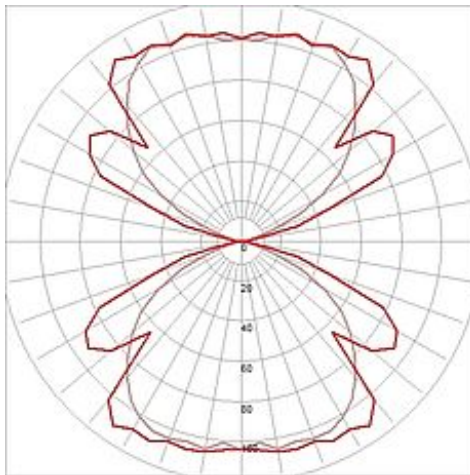

BOX R7s wall lamp

square, antrazit, R7s, max. 80W, up-down

Article number	232485
Catalogue	BIG WHITE 2015, Page 615
Type of lamp	Conventional lamp
Lamp	Quartz halogen bulb R7s 78 mm 80W
Lampholder / Socket	R7s 78mm
Number of light sources	1
Lamp included	No
Width	22 cm
Height	9 cm
Depth	12 cm
Net weight	1.254 kg
Gross weight	0.675 kg
Voltage	230 Volt
Max. wattage	80 Watt
Protection class	I
Material	aluminium / glass
Colour	anthracite
Way of mounting	surface wall mounting
Remark 1	Energy labels in your language are available in the Service Area sub point Download
Suitable for lamps from EEC	D
Suitable for lamps up to EEC	C
Light distribution type 1	direct-indirect
Light distribution type 3	axisymmetric

Single-headed wall luminaire BOX R7s made from aluminium and glass covering the oppositely arranged light outlets (UP/DOWN). Rated IP44, it is suitable for outdoor use. Available in various colour versions, the electrical connection is made directly to 230V mains supply. This luminaire is compatible with bulbs of the energy classes: D - C