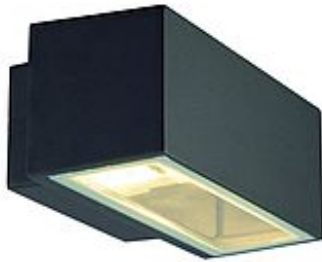

BOX R7s wall lamp

square, antrazit, R7s, max. 80W, up-down

Article number	232485
Catalogue	BIG WHITE 2015, Page 615
Type of lamp	Conventional lamp
Lamp	Quartz halogen bulb R7s 78 mm 80W
Lampholder / Socket	R7s 78mm
Number of light sources	1
Lamp included	No
Width	22 cm
Height	9 cm
Depth	12 cm
Net weight	1.254 kg
Gross weight	0.675 kg
Voltage	230 Volt
Max. wattage	80 Watt
Protection class	I
Material	aluminium / glass
Colour	anthracite
Way of mounting	surface wall mounting
Remark 1	Energy labels in your language are available in the Service Area sub point Download
Suitable for lamps from EEC	D
Suitable for lamps up to EEC	C
Light distribution type 1	direct-indirect
Light distribution type 3	axisymmetric

Single-headed wall luminaire BOX R7s made from aluminium and glass covering the oppositely arranged light outlets (UP/DOWN). Rated IP44, it is suitable for outdoor use. Available in various colour versions, the electrical connection is made directly to 230V mains supply. This luminaire is compatible with bulbs of the energy classes: D - C