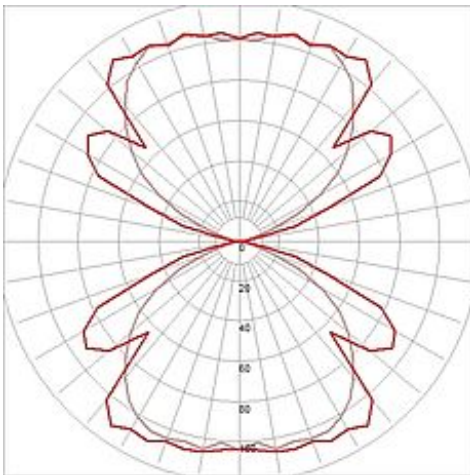

BOX R7s wall lamp

square, white, R7s, max. 80W, up-down

Article number	232481
Catalogue	BIG WHITE 2015, Page 615
Type of lamp	Conventional lamp
Lamp	Quartz halogen bulb R7s 78 mm 80W
Lampholder / Socket	R7s 78mm
Number of light sources	1
Lamp included	No
Width	22 cm
Height	9 cm
Depth	12 cm
Net weight	1.277 kg
Gross weight	0.672 kg
Voltage	230 Volt
Max. wattage	80 Watt
Protection class	I
Material	aluminium / glass
Colour	white
Way of mounting	surface wall mounting
Remark 1	Energy labels in your language are available in the Service Area sub point Download
Suitable for lamps from EEC	D
Suitable for lamps up to EEC	C
Light distribution type 1	direct-indirect
Light distribution type 3	axisymmetric

Single-headed wall luminaire BOX R7s made from aluminium and glass covering the oppositely arranged light outlets (UP/DOWN). Rated IP44, it is suitable for outdoor use. Available in various colour versions, the electrical connection is made directly to 230V mains supply. This luminaire is compatible with bulbs of the energy classes: D - C