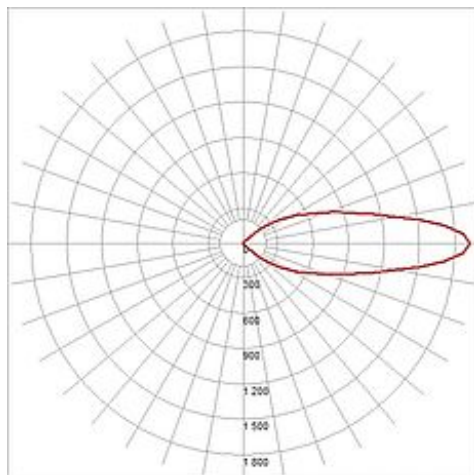

MERVED wall luminaire

anthracite, 12W LED, warm white

Article number	232415
Catalogue	BIG WHITE 2015, Page 637
Type of lamp	LED lamp
Lamp	planar LED 12W
Number of light sources	1
Lamp included	Yes
Tilt range	180 Degree
Rotation range	340 Degree
Width	14 cm
Height	26.5 cm
Depth	22.5 cm
Net weight	1.232 kg
Gross weight	4.011 kg
Voltage	230 Volt
Max. wattage	14 Watt
Protection class	I
Beam angle	90 Degree
Material	aluminium / acrylic
Colour	anthracite
Way of mounting	surface wall mounting
Remark 1	LED driver incorporated
Remark 2	Energy labels in your language are available in the Service Area sub point Download
Colour temperature	3000 Kelvin
Colour rendering index	>80
Luminous flux	750 lm
Suitable for lamps from EEC	A
Suitable for lamps up to EEC	A++
Light distribution type 1	direct
Light distribution type 3	rotationally symmetric

Powerful LED outdoor spot MERVLED for illumination of surfaces and public areas. By means of the adjustable lamphead and its IP54 protection, the spot is suitable for exterior wall mounting. The electrical connection of the warmwhite MERVLED is made directly to 230V mains supply via the incorporated LED driver. This luminaire contains built-in LED lamps. EEK: A - A++. The lamps cannot be changed in the luminaire.