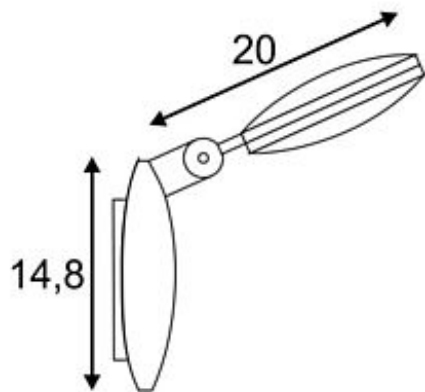

MERVED wall luminaire

anthracite, 12W LED, warm white

Article number	232415
Catalogue	BIG WHITE 2015, Page 637
Type of lamp	LED lamp
Lamp	planar LED 12W
Number of light sources	1
Lamp included	Yes
Tilt range	180 Degree
Rotation range	340 Degree
Width	14 cm
Height	26.5 cm
Depth	22.5 cm
Net weight	1.232 kg
Gross weight	4.011 kg
Voltage	230 Volt
Max. wattage	14 Watt
Protection class	I
Beam angle	90 Degree
Material	aluminium / acrylic
Colour	anthracite
Way of mounting	surface wall mounting
Remark 1	LED driver incorporated
Remark 2	Energy labels in your language are available in the Service Area sub point Download
Colour temperature	3000 Kelvin
Colour rendering index	>80
Luminous flux	750 lm
Suitable for lamps from EEC	A
Suitable for lamps up to EEC	A++
Light distribution type 1	direct
Light distribution type 3	rotationally symmetric

Powerful LED outdoor spot MERVLED for illumination of surfaces and public areas. By means of the adjustable lamphead and its IP54 protection, the spot is suitable for exterior wall mounting. The electrical connection of the warmwhite MERVLED is made directly to 230V mains supply via the incorporated LED driver. This luminaire contains built-in LED lamps. EEK: A - A++. The lamps cannot be changed in the luminaire.