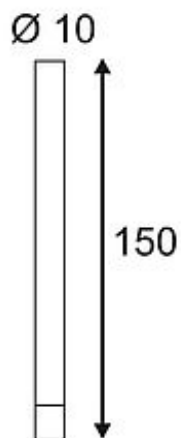

LIGHT PIPE LED floor lamp

round, 13W LED, warmwhite,

Article number	232302
Catalogue	BIG WHITE 2015, Page 491
Type of lamp	LED lamp
Lamp	Philips Fortimo LED Integrated Spot-Module
Number of light sources	1
Lamp included	Yes
Height	150 cm
Diameter	10 cm
Net weight	3.009 kg
Gross weight	3.877 kg
Voltage	230 Volt
Max. wattage	12.6 Watt
Protection class	I
Material	aluminium / acrylic
Colour	aluminium brushed / white
Way of mounting	surface floor mounting
Remark 1	Equipped with the LED integrated spot module of Philips
Remark 2	Energy labels in your language are available in the Service Area sub point Download
Average lifespan	50000 Hours
Colour temperature	2700 Kelvin
Colour rendering index	>80
Luminous flux	600 lm
Suitable for lamps from EEC	A
Suitable for lamps up to EEC	A++
Light distribution type 1	direct-indirect
Light distribution type 3	rotationally symmetric

The floor luminaire LIGHT PIPE is equipped with a satined acrylic tube that is enlightend either pure or warmwhite by a Philips Fortimo Integrated LED module. Rated IP44, it is suitable for outdoor use. For simplified mounting, a suitable earth spike is available on accessory. This luminaire contains built-in LED lamps. EEK: A - A++. The lamps cannot be changed in the luminaire.