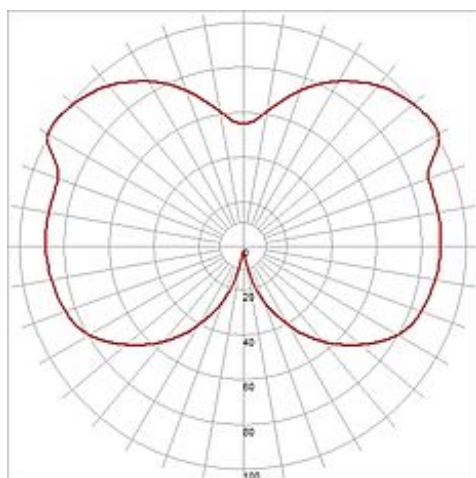

LIGHT PIPE LED floor lamp

round, 13W LED, warmwhite,

Article number	232302
Catalogue	BIG WHITE 2015, Page 491
Type of lamp	LED lamp
Lamp	Philips Fortimo LED Integrated Spot-Module
Number of light sources	1
Lamp included	Yes
Height	150 cm
Diameter	10 cm
Net weight	3.009 kg
Gross weight	3.877 kg
Voltage	230 Volt
Max. wattage	12.6 Watt
Protection class	I
Material	aluminium / acrylic
Colour	aluminium brushed / white
Way of mounting	surface floor mounting
Remark 1	Equipped with the LED integrated spot module of Philips
Remark 2	Energy labels in your language are available in the Service Area sub point Download
Average lifespan	50000 Hours
Colour temperature	2700 Kelvin
Colour rendering index	>80
Luminous flux	600 lm
Suitable for lamps from EEC	A
Suitable for lamps up to EEC	A++
Light distribution type 1	direct-indirect
Light distribution type 3	rotationally symmetric

The floor luminaire LIGHT PIPE is equipped with a satined acrylic tube that is enlightend either pure or warmwhite by a Philips Fortimo Integrated LED module. Rated IP44, it is suitable for outdoor use. For simplified mounting, a suitable earth spike is available on accessory. This luminaire contains built-in LED lamps. EEK: A - A++. The lamps cannot be changed in the luminaire.