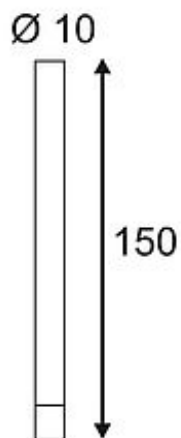

LIGHT PIPE LED floor lamp

round, 13W LED, white,

Article number	232301
Catalogue	BIG WHITE 2015, Page 491
Type of lamp	LED lamp
Lamp	Philips Fortimo LED Integrated Spot-Module
Number of light sources	1
Lamp included	Yes
Height	150 cm
Diameter	10 cm
Net weight	3.035 kg
Gross weight	3.859 kg
Voltage	230 Volt
Max. wattage	12.6 Watt
Protection class	I
Material	aluminium / acrylic
Colour	aluminium brushed / white
Way of mounting	surface floor mounting
Remark 1	Equipped with the LED integrated spot module of Philips
Remark 2	Energy labels in your language are available in the Service Area sub point Download
Average lifespan	50000 Hours
Colour temperature	4000 Kelvin
Colour rendering index	>80
Luminous flux	640 lm
Suitable for lamps from EEC	A
Suitable for lamps up to EEC	A++
Light distribution type 1	direct-indirect
Light distribution type 3	rotationally symmetric

The floor luminaire LIGHT PIPE is equipped with a satined acrylic tube that is enlightend either pure or warmwhite by a Philips Fortimo Integrated LED module. Rated IP44, it is suitable for outdoor use. For simplified mounting, a suitable earth spike is available on accessory. This luminaire contains built-in LED lamps. EEK: A - A++. The lamps cannot be changed in the luminaire.