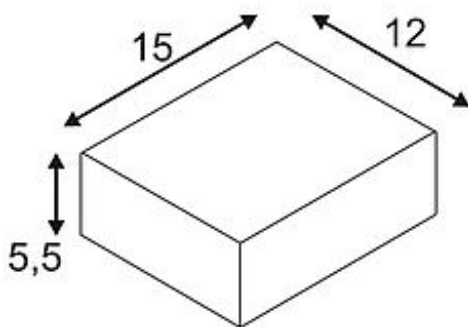

QUADRASYL wall lamp

WL 15, square, silvergrey, GX53, max. 11W

Article number	232284
Catalogue	BIG WHITE 2015, Page 613
Type of lamp	Conventional lamp
Lamp	Microlynx 230V max. 11W
Lampholder / Socket	GX53
Number of light sources	1
Lamp included	No
Length	15 cm
Width	12 cm
Height	5.5 cm
Net weight	0.874 kg
Gross weight	2.897 kg
Voltage	230 Volt
Max. wattage	11 Watt
Protection class	I
Material	aluminium
Colour	silvergrey
Way of mounting	surface wall mounting
Remark 1	Energy labels in your language are available in the Service Area sub point Download
Suitable for lamps from EEC	B
Suitable for lamps up to EEC	A++
Light distribution type 1	direct
Light distribution type 3	rotationally symmetric

Wall luminaire of the QUADRASYL series made from painted aluminium. Rated IP44, it is suitable for outdoor use. Available in two colour versions, the electrical connection is made directly to 230V mains supply. The QUADRASYL series further includes floor luminaires making it universally applicable. This luminaire is compatible with bulbs of the energy classes: B - A++