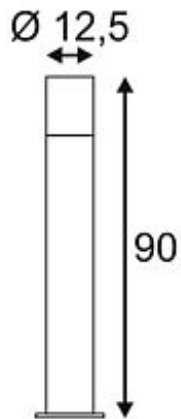

ROX ACRYL POLE 90 floor lamp

round, alu-brushed, E27, max. 20W

Article number	232276
Catalogue	BIG WHITE 2015, Page 499
Type of lamp	Conventional lamp
Lamp	Energy-saving bulb E27 max. 20W
Lampholder / Socket	E27
Number of light sources	1
Lamp included	No
Height	90 cm
Diameter	12.5 cm
Net weight	3.372 kg
Gross weight	1.855 kg
Voltage	230 Volt
Max. wattage	20 Watt
Protection class	I
Material	aluminium / acrylic
Colour	aluminium brushed
Way of mounting	surface floor mounting
Remark 1	Mounting set included. Through-wiring is possible
Remark 2	Maximum measures energy saver (Ø / L): 6 / 17 cm
Remark 3	Base Ø: 18 cm. Maximum cable diameter 7 - 12 mm
Remark 4	Energy labels in your language are available in the Service Area sub point Download
Suitable for lamps from EEC	A
Suitable for lamps up to EEC	A+
Light distribution type 1	direct-indirect
Light distribution type 3	rotationally symmetric

The floor luminaire of the ROX ACRYL series is made from brushed aluminium and acrylic glass that surrounds the bulb completely, covered by an aluminium lid. Rated IP44, it is suitable for outdoor use. Available in various heights the electrical connection is made directly to 230V mains supply. For simplified mounting, an earth-spike and a concrete anchor set are available on accessory. Through-wiring is possible. The ROX ACRYL series further includes wall and ceiling luminaires making it universally applicable. This luminaire is compatible with bulbs of the energy classes: A - A+