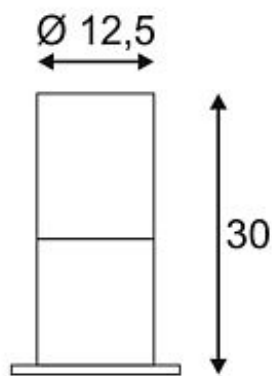

ROX ACRYL POLE 30 floor lamp

round, alu-brushed, E27, max. 20W

Article number	232256
Catalogue	BIG WHITE 2015, Page 499
Type of lamp	Conventional lamp
Lamp	Energy-saving bulb E27 max. 20W
Lampholder / Socket	E27
Number of light sources	1
Lamp included	No
Height	30 cm
Diameter	12.5 cm
Net weight	1.508 kg
Gross weight	3.718 kg
Voltage	230 Volt
Max. wattage	20 Watt
Protection class	I
Material	aluminium / acrylic
Colour	aluminium brushed
Way of mounting	surface floor mounting
Remark 1	Mounting set included. Through-wiring is possible
Remark 2	Maximum measures energy saver (Ø / L): 6 / 17 cm
Remark 3	Base Ø: 18 cm. Maximum cable diameter 7 - 12 mm
Remark 4	Energy labels in your language are available in the Service Area sub point Download
Suitable for lamps from EEC	A
Suitable for lamps up to EEC	A+
Light distribution type 1	direct-indirect
Light distribution type 3	rotationally symmetric

The floor luminaire of the ROX ACRYL series is made from brushed aluminium and acrylic glass that surrounds the bulb completely, covered by an aluminium lid. Rated IP44, it is suitable for outdoor use. Available in various heights the electrical connection is made directly to 230V mains supply. For simplified mounting, an earth-spike and a concrete anchor set are available on accessory. Through-wiring is possible. The ROX ACRYL series further includes wall and ceiling luminaires making it universally applicable. This luminaire is compatible with bulbs of the energy classes: A - A+