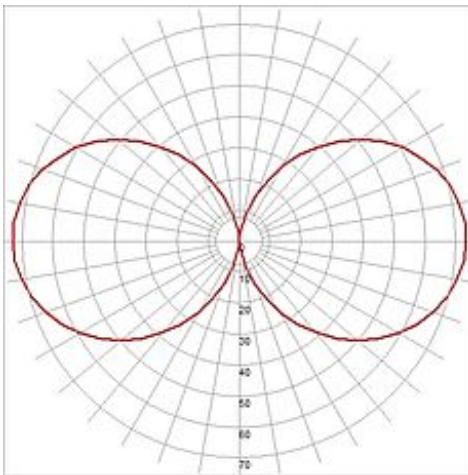

ROX ACRYL POLE 30 floor lamp

round, alu-brushed, E27, max. 20W

Article number	232256
Catalogue	BIG WHITE 2015, Page 499
Type of lamp	Conventional lamp
Lamp	Energy-saving bulb E27 max. 20W
Lampholder / Socket	E27
Number of light sources	1
Lamp included	No
Height	30 cm
Diameter	12.5 cm
Net weight	1.508 kg
Gross weight	3.718 kg
Voltage	230 Volt
Max. wattage	20 Watt
Protection class	I
Material	aluminium / acrylic
Colour	aluminium brushed
Way of mounting	surface floor mounting
Remark 1	Mounting set included. Through-wiring is possible
Remark 2	Maximum measures energy saver (Ø / L): 6 / 17 cm
Remark 3	Base Ø: 18 cm. Maximum cable diameter 7 - 12 mm
Remark 4	Energy labels in your language are available in the Service Area sub point Download
Suitable for lamps from EEC	A
Suitable for lamps up to EEC	A+
Light distribution type 1	direct-indirect
Light distribution type 3	rotationally symmetric

The floor luminaire of the ROX ACRYL series is made from brushed aluminium and acrylic glass that surrounds the bulb completely, covered by an aluminium lid. Rated IP44, it is suitable for outdoor use. Available in various heights the electrical connection is made directly to 230V mains supply. For simplified mounting, an earth-spike and a concrete anchor set are available on accessory. Through-wiring is possible. The ROX ACRYL series further includes wall and ceiling luminaires making it universally applicable. This luminaire is compatible with bulbs of the energy classes: A - A+