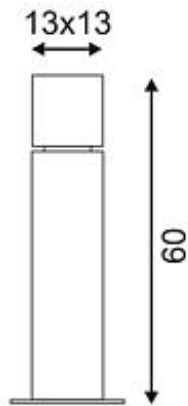

SQUARE POLE 60 floor lamp

square, alu-brushed, E27, max. 20W

Article number	232246
Catalogue	BIG WHITE 2015, Page 502
Type of lamp	Conventional lamp
Lamp	Energy-saving bulb E27 max. 20W
Lampholder / Socket	E27
Number of light sources	1
Lamp included	No
Length	13 cm
Width	13 cm
Height	60 cm
Net weight	3.126 kg
Gross weight	0.458 kg
Voltage	230 Volt
Max. wattage	20 Watt
Protection class	I
Material	aluminium / acrylic
Colour	aluminium brushed
Way of mounting	surface floor mounting
Remark 1	Mounting set included. Through-wiring is possible
Remark 2	Maximum measures energy saver (Ø / L): 6 / 15 cm
Remark 3	Base (L / B): 18 / 18 cm. Maximum cable diameter 7 - 12 mm
Remark 4	Energy labels in your language are available in the Service Area sub point Download
Suitable for lamps from EEC	A
Suitable for lamps up to EEC	A+
Light distribution type 1	direct-indirect
Light distribution type 3	axisymmetric

The floor lamp of the SQUARE series is available in three different heights and is made from brushed aluminum with an acrylic cube hosting the bulb. Rated IP44, it is suitable for outdoor use. The electrical connection is made directly to 230V mains supply. The SQUARE series further includes ceiling and wall luminaires making it universally applicable. For simplified mounting, a spike and concrete anchor set are optionally available. This luminaire is compatible with bulbs of the energy classes: A - A+