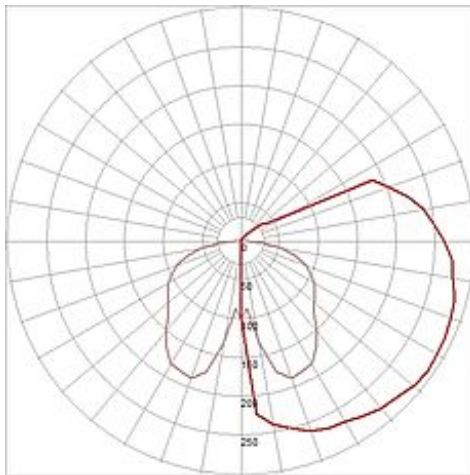

## DELWA PATHLIGHT floor lamp

alu-brushed, 4x1 LED, warmwhite

Article number	232206
Catalogue	BIG WHITE 2015, Page 496
Type of lamp	LED lamp
Lamp	Power LED 1W
Number of light sources	4
Lamp included	Yes
Width	21.5 cm
Height	61 cm
Depth	7 cm
Net weight	2.666 kg
Gross weight	3.296 kg
Voltage	230 Volt
Max. wattage	4 Watt
Protection class	I
Material	aluminium
Colour	aluminium brushed
Way of mounting	surface floor mounting
Remark 1	Base (L / W): 21,5 / 6 cm
Remark 2	Energy labels in your language are available in the Service Area sub point Download
Colour temperature	3000 Kelvin
Colour rendering index	>80
Luminous flux	200 lm
Suitable for lamps from EEC	A
Suitable for lamps up to EEC	A++
Light distribution type 1	direct
Light distribution type 3	axisymmetric

The square floor lamp DELWA PATHLIGHT is made from aluminum and equipped with several high-performance Power LED. Rated IP44, it is suitable for outdoor use. All available colour versions offer the possibility of through-wiring. For simplified mounting, a spike and a concrete anchor set are optionally available. This luminaire contains built-in LED lamps. EEK: A - A++. The lamps cannot be changed in the luminaire.