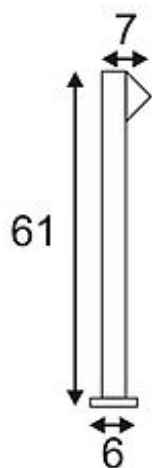

## DELWA PATHLIGHT floor lamp

alu-brushed, 4x1 LED, warmwhite

Article number	232206
Catalogue	BIG WHITE 2015, Page 496
Type of lamp	LED lamp
Lamp	Power LED 1W
Number of light sources	4
Lamp included	Yes
Width	21.5 cm
Height	61 cm
Depth	7 cm
Net weight	2.666 kg
Gross weight	3.296 kg
Voltage	230 Volt
Max. wattage	4 Watt
Protection class	I
Material	aluminium
Colour	aluminium brushed
Way of mounting	surface floor mounting
Remark 1	Base (L / W): 21,5 / 6 cm
Remark 2	Energy labels in your language are available in the Service Area sub point Download
Colour temperature	3000 Kelvin
Colour rendering index	>80
Luminous flux	200 lm
Suitable for lamps from EEC	A
Suitable for lamps up to EEC	A++
Light distribution type 1	direct
Light distribution type 3	axisymmetric

The square floor lamp DELWA PATHLIGHT is made from aluminum and equipped with several high-performance Power LED. Rated IP44, it is suitable for outdoor use. All available colour versions offer the possibility of through-wiring. For simplified mounting, a spike and a concrete anchor set are optionally available. This luminaire contains built-in LED lamps. EEK: A - A++. The lamps cannot be changed in the luminaire.