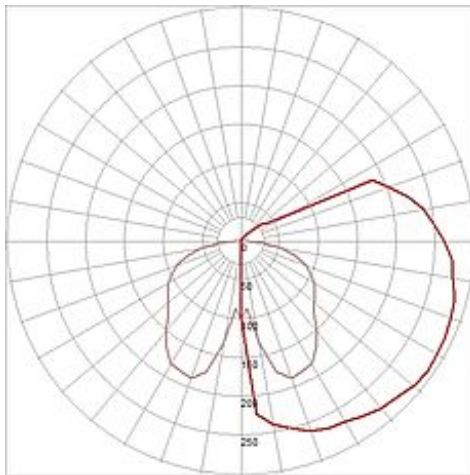

DELWA PATHLIGHT floor lamp

anthracite, 4x1W LED, warmwhite

Article number	232205
Catalogue	BIG WHITE 2015, Page 496
Type of lamp	LED lamp
Lamp	Power LED 1W
Number of light sources	4
Lamp included	Yes
Width	21.5 cm
Height	61 cm
Depth	7 cm
Net weight	2.771 kg
Gross weight	2.564 kg
Voltage	230 Volt
Max. wattage	4 Watt
Protection class	I
Material	aluminium
Colour	anthracite
Way of mounting	surface floor mounting
Remark 1	Base (L / W): 21,5 / 6 cm
Remark 2	Energy labels in your language are available in the Service Area sub point Download
Colour temperature	3000 Kelvin
Luminous flux	200 lm
Suitable for lamps from EEC	A
Suitable for lamps up to EEC	A++
Light distribution type 1	direct
Light distribution type 3	axisymmetric

The square floor lamp DELWA PATHLIGHT is made from aluminum and equipped with several high-performance Power LED. Rated IP44, it is suitable for outdoor use. All available colour versions offer the possibility of through-wiring. For simplified mounting, a spike and a concrete anchor set are optionally available. This luminaire contains built-in LED lamps. EEK: A - A++. The lamps cannot be changed in the luminaire.