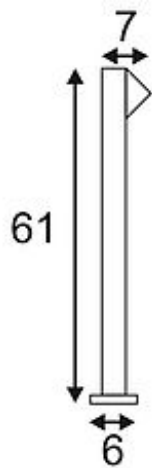

DELWA PATHLIGHT floor lamp

anthracite, 4x1W LED, warmwhite

Article number	232205
Catalogue	BIG WHITE 2015, Page 496
Type of lamp	LED lamp
Lamp	Power LED 1W
Number of light sources	4
Lamp included	Yes
Width	21.5 cm
Height	61 cm
Depth	7 cm
Net weight	2.771 kg
Gross weight	2.564 kg
Voltage	230 Volt
Max. wattage	4 Watt
Protection class	I
Material	aluminium
Colour	anthracite
Way of mounting	surface floor mounting
Remark 1	Base (L / W): 21,5 / 6 cm
Remark 2	Energy labels in your language are available in the Service Area sub point Download
Colour temperature	3000 Kelvin
Luminous flux	200 lm
Suitable for lamps from EEC	A
Suitable for lamps up to EEC	A++
Light distribution type 1	direct
Light distribution type 3	axisymmetric

The square floor lamp DELWA PATHLIGHT is made from aluminum and equipped with several high-performance Power LED. Rated IP44, it is suitable for outdoor use. All available colour versions offer the possibility of through-wiring. For simplified mounting, a spike and a concrete anchor set are optionally available. This luminaire contains built-in LED lamps. EEK: A - A++. The lamps cannot be changed in the luminaire.