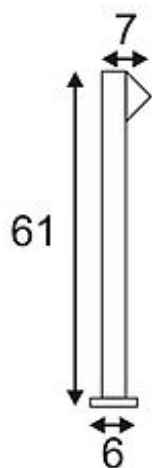

DELWA PATHLIGHT floor lamp

white, 4x1W LED, warmwhite

Article number	232201
Catalogue	BIG WHITE 2015, Page 496
Type of lamp	LED lamp
Lamp	Power LED 1W
Number of light sources	4
Lamp included	Yes
Width	21.5 cm
Height	61 cm
Depth	7 cm
Net weight	2.87 kg
Gross weight	1.773 kg
Voltage	230 Volt
Max. wattage	4 Watt
Protection class	I
Material	aluminium
Colour	white
Way of mounting	surface floor mounting
Remark 1	Base (L / W): 21,5 / 6 cm
Remark 2	Energy labels in your language are available in the Service Area sub point Download
Colour temperature	3000 Kelvin
Luminous flux	200 lm
Suitable for lamps from EEC	A
Suitable for lamps up to EEC	A++
Light distribution type 1	direct
Light distribution type 3	axisymmetric

The square floor lamp DELWA PATHLIGHT is made from aluminum and equipped with several high-performance Power LED. Rated IP44, it is suitable for outdoor use. All available colour versions offer the possibility of through-wiring. For simplified mounting, a spike and a concrete anchor set are optionally available. This luminaire contains built-in LED lamps. EEK: A - A++. The lamps cannot be changed in the luminaire.