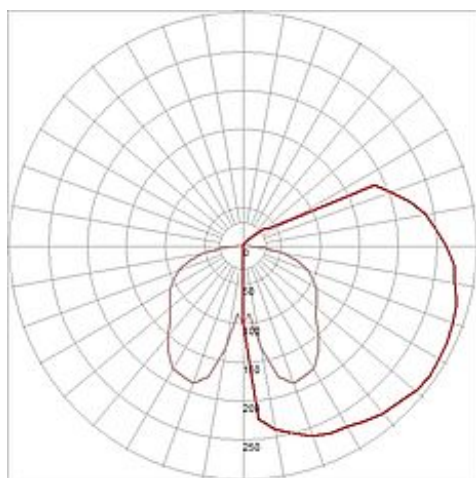

DELWA PATHLIGHT floor lamp

white, 4x1W LED, warmwhite

Article number	232201
Catalogue	BIG WHITE 2015, Page 496
Type of lamp	LED lamp
Lamp	Power LED 1W
Number of light sources	4
Lamp included	Yes
Width	21.5 cm
Height	61 cm
Depth	7 cm
Net weight	2.87 kg
Gross weight	1.773 kg
Voltage	230 Volt
Max. wattage	4 Watt
Protection class	I
Material	aluminium
Colour	white
Way of mounting	surface floor mounting
Remark 1	Base (L / W): 21,5 / 6 cm
Remark 2	Energy labels in your language are available in the Service Area sub point Download
Colour temperature	3000 Kelvin
Luminous flux	200 lm
Suitable for lamps from EEC	A
Suitable for lamps up to EEC	A++
Light distribution type 1	direct
Light distribution type 3	axisymmetric

The square floor lamp DELWA PATHLIGHT is made from aluminum and equipped with several high-performance Power LED. Rated IP44, it is suitable for outdoor use. All available colour versions offer the possibility of through-wiring. For simplified mounting, a spike and a concrete anchor set are optionally available. This luminaire contains built-in LED lamps. EEK: A - A++. The lamps cannot be changed in the luminaire.