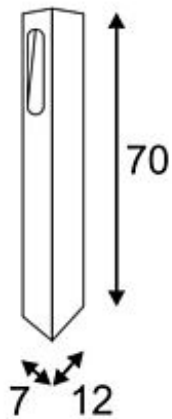

## SLOTBOX 70 floor luminaire

square shape, anthracite, 4.5W LED, warm white

Article number	232145
Catalogue	BIG WHITE 2015, Page 497
Type of lamp	LED lamp
Lamp	LED
Number of light sources	1
Lamp included	Yes
Length	12 cm
Width	7 cm
Height	70 cm
Net weight	2.127 kg
Gross weight	3.92 kg
Voltage	230 Volt
Max. wattage	6 Watt
Protection class	II
Material	aluminium
Colour	anthracite
Way of mounting	surface floor mounting
Remark 1	LED driver incorporated
Remark 2	Energy labels in your language are available in the Service Area sub point Download
Colour temperature	3000 Kelvin
Colour rendering index	80
Luminous flux	320 lm
Suitable for lamps from EEC	A
Suitable for lamps up to EEC	A++
Light distribution type 1	direct
Light distribution type 3	axisymmetric

The indirect floor luminaire SLOTBOX convinces with an extraordinary appearance. Equipped with a high-quality, warm white LED, it provides a perfect mix of efficiency and strong design character. Rated IP44, it is suitable for outdoor use. A concrete-anchor-set for the secure mounting is included. Thanks to the incorporated LED driver, the electrical connection of both versions of the SLOTBOX is made directly to 230V mains supply. This luminaire contains built-in LED lamps. EEK: A - A++. The lamps cannot be changed in the luminaire.