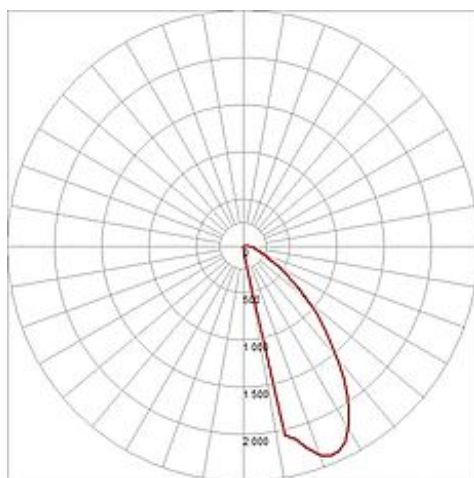

## SLOTBOX 70 floor luminaire

square shape, anthracite, 4.5W LED, warm white

Article number	232145
Catalogue	BIG WHITE 2015, Page 497
Type of lamp	LED lamp
Lamp	LED
Number of light sources	1
Lamp included	Yes
Length	12 cm
Width	7 cm
Height	70 cm
Net weight	2.127 kg
Gross weight	3.92 kg
Voltage	230 Volt
Max. wattage	6 Watt
Protection class	II
Material	aluminium
Colour	anthracite
Way of mounting	surface floor mounting
Remark 1	LED driver incorporated
Remark 2	Energy labels in your language are available in the Service Area sub point Download
Colour temperature	3000 Kelvin
Colour rendering index	80
Luminous flux	320 lm
Suitable for lamps from EEC	A
Suitable for lamps up to EEC	A++
Light distribution type 1	direct
Light distribution type 3	axisymmetric

The indirect floor luminaire SLOTBOX convinces with an extraordinary appearance. Equipped with a high-quality, warm white LED, it provides a perfect mix of efficiency and strong design character. Rated IP44, it is suitable for outdoor use. A concrete-anchor-set for the secure mounting is included. Thanks to the incorporated LED driver, the electrical connection of both versions of the SLOTBOX is made directly to 230V mains supply. This luminaire contains built-in LED lamps. EEK: A - A++. The lamps cannot be changed in the luminaire.