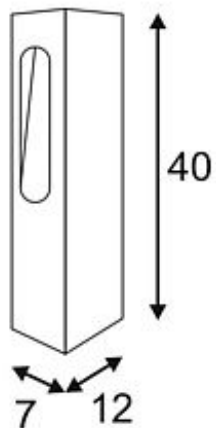

SLOTBOX 40 floor luminaire

square shape, anthracite, 4.5W LED, warm white

Article number	232135
Catalogue	BIG WHITE 2015, Page 497
Type of lamp	LED lamp
Lamp	LED
Number of light sources	1
Lamp included	Yes
Length	12 cm
Width	7 cm
Height	40 cm
Net weight	1.491 kg
Gross weight	3.899 kg
Voltage	230 Volt
Max. wattage	6 Watt
Protection class	II
Material	aluminium
Colour	anthracite
Way of mounting	surface floor mounting
Remark 1	LED driver incorporated
Remark 2	Energy labels in your language are available in the Service Area sub point Download
Colour temperature	3000 Kelvin
Colour rendering index	80
Luminous flux	320 lm
Suitable for lamps from EEC	A
Suitable for lamps up to EEC	A++
Light distribution type 1	direct
Light distribution type 3	axisymmetric

The indirect floor luminaire SLOTBOX convinces with an extraordinary appearance. Equipped with a high-quality, warm white LED, it provides a perfect mix of efficiency and strong design character. Rated IP44, it is suitable for outdoor use. A concrete-anchor-set for the secure mounting is included. Thanks to the incorporated LED driver, the electrical connection of both versions of the SLOTBOX is made directly to 230V mains supply. This luminaire contains built-in LED lamps. EEK: A - A++. The lamps cannot be changed in the luminaire.