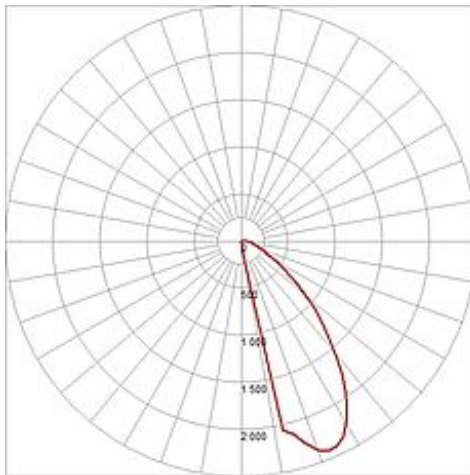

SLOTBOX 40 floor luminaire

square shape, anthracite, 4.5W LED, warm white

Article number	232135
Catalogue	BIG WHITE 2015, Page 497
Type of lamp	LED lamp
Lamp	LED
Number of light sources	1
Lamp included	Yes
Length	12 cm
Width	7 cm
Height	40 cm
Net weight	1.491 kg
Gross weight	3.899 kg
Voltage	230 Volt
Max. wattage	6 Watt
Protection class	II
Material	aluminium
Colour	anthracite
Way of mounting	surface floor mounting
Remark 1	LED driver incorporated
Remark 2	Energy labels in your language are available in the Service Area sub point Download
Colour temperature	3000 Kelvin
Colour rendering index	80
Luminous flux	320 lm
Suitable for lamps from EEC	A
Suitable for lamps up to EEC	A++
Light distribution type 1	direct
Light distribution type 3	axisymmetric