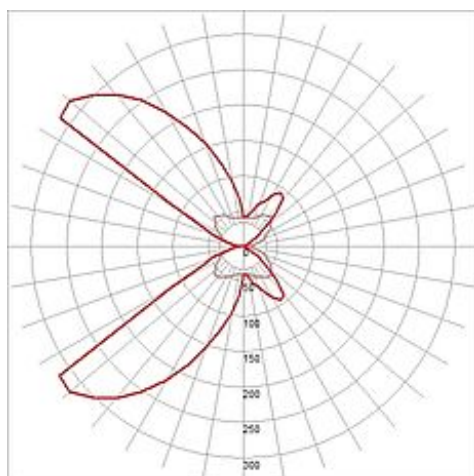

## LOGS WALL wall lamp

square, anthracite, 6W LED, warmwhite

Article number	232105
Catalogue	BIG WHITE 2015, Page 591
Type of lamp	LED lamp
Lamp	planar LED 6W
Number of light sources	1
Lamp included	Yes
Width	13 cm
Height	8 cm
Depth	13.2 cm
Net weight	0.956 kg
Gross weight	1.081 kg
Voltage	230 Volt
Max. wattage	8 Watt
Protection class	I
Material	aluminium
Colour	anthracite
Way of mounting	surface wall mounting
Remark 1	LED driver incorporated
Remark 2	Energy labels in your language are available in the Service Area sub point Download
Average lifespan	40000 Hours
Colour temperature	3000 Kelvin
Luminous flux	450 lm
Suitable for lamps from EEC	A
Suitable for lamps up to EEC	A++
Light distribution type 1	direct-indirect
Light distribution type 3	axisymmetric

The indirect LED wall luminaire LOGS is made from aluminium and equipped with a high-performance planar LED. Depending on the version various housing colours are available. The required driver for direct connection to 230V mains supply is included in each package. In addition, the installation can be extended by floor lamps of the series. This luminaire contains built-in LED lamps. EEK: A - A++. The lamps cannot be changed in the luminaire.