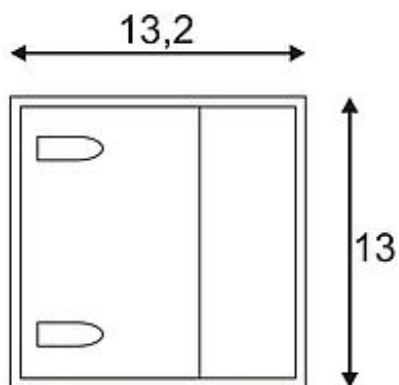

## LOGS WALL wall lamp

square, anthracite, 6W LED, warmwhite

Article number	232105
Catalogue	BIG WHITE 2015, Page 591
Type of lamp	LED lamp
Lamp	planar LED 6W
Number of light sources	1
Lamp included	Yes
Width	13 cm
Height	8 cm
Depth	13.2 cm
Net weight	0.956 kg
Gross weight	1.081 kg
Voltage	230 Volt
Max. wattage	8 Watt
Protection class	I
Material	aluminium
Colour	anthracite
Way of mounting	surface wall mounting
Remark 1	LED driver incorporated
Remark 2	Energy labels in your language are available in the Service Area sub point Download
Average lifespan	40000 Hours
Colour temperature	3000 Kelvin
Luminous flux	450 lm
Suitable for lamps from EEC	A
Suitable for lamps up to EEC	A++
Light distribution type 1	direct-indirect
Light distribution type 3	axisymmetric

The indirect LED wall luminaire LOGS is made from aluminium and equipped with a high-performance planar LED. Depending on the version various housing colours are available. The required driver for direct connection to 230V mains supply is included in each package. In addition, the installation can be extended by floor lamps of the series. This luminaire contains built-in LED lamps. EEK: A - A++. The lamps cannot be changed in the luminaire.